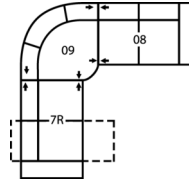

98 RHF Angled Loveseat
97 LHF Angled Loveseat
70 x 50 x 34"
178 x 127 x 86cm

77503 FLEX

Popular Configurations

Note: Always assemble configurations from right hand facing to left hand facing components.

How We Measure

Height - measured from the highest point of the back pillow to the floor.

Depth - measured from the front edge of the seat cushion to the top of the back.

Width - measured from the widest point of the arm or arm pillow to the widest point of the opposite arm or arm pillow.

Arm Height - measured from the top of the arm to the floor.

Seat Height - measured from the crown of the seat cushion to the floor.

Warranty

Wood Frames, Springs or Webbing - ten year warranty

Metal Frames - two year warranty under normal household use

3-Seat Reclining Sofa Sectional with Chaise

86 x 60"

218 x 152cm

5-Seat Curved Corner Left Reclining Sectional

104 x 104"

264 x 264cm

5-Seat Curved Corner Left Reclining Sectional with Bumper

112 x 104"