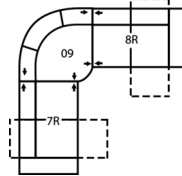

Dimensions

- A - Seat Depth - 22" / 56cm
- B - Seat Height - 19" / 48cm
- C - Arm Height - 23" / 58cm

Features

- Hardwood, softwood and engineered wood products; all joints pinned & glued for uniformity & strength
- Back: Premium elastic webbing offers consistent suspension for the life of the product
- Seat: Interwoven 100% elastic webbing offers consistent suspension for the life of the product
- High resilience seat foam for superior durability and comfort
- Back filled with blown fibre

Height - measured from the highest point of the back pillow to the floor.

Depth - measured from the front edge of the seat cushion to the top of the back.

Width - measured from the widest point of the arm or arm pillow to the widest point of the opposite arm or arm pillow.

3-Seat Reclining Sofa Sectional with Chaise

86 x 60"

218 x 152cm

5-Seat Curved Corner Left Reclining Sectional

104 x 104"

264 x 264cm

5-Seat Curved Corner Left Reclining Sectional with Bumper

112 x 104"

284 x 264cm

6-Seat Curved Corner Left Reclining Sectional with Chaise

128 x 104"

325 x 264cm

5-Seat Curved Corner Dual Reclining Sectional

104 x 104"

264 x 264cm

5-Seat Corner Sectional