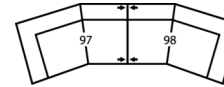

Dimensions

- A - Seat Depth - 22" / 56cm
- B - Seat Height - 19" / 48cm
- C - Arm Height - 23" / 58cm

Features

- Hardwood, softwood and engineered wood products; all joints pinned & glued for uniformity & strength
- Back: Premium elastic webbing offers consistent suspension for the life of the product
- Seat: Interwoven 100% elastic webbing offers consistent suspension for the life of the product
- High resilience seat foam for superior durability and comfort
- Back filled with blown fibre

3-Seat Reclining Sofa Sectional with Chaise

86 x 60"

218 x 152cm

5-Seat Curved Corner Left Reclining Sectional

104 x 104"

264 x 264cm

5-Seat Curved Corner Left Reclining Sectional with Bumper

112 x 104"

284 x 264cm

6-Seat Curved Corner Left Reclining Sectional with Chaise

128 x 104"

325 x 264cm

5-Seat Curved Corner Dual Reclining Sectional

104 x 104"

264 x 264cm

5-Seat Corner Sectional

93 x 91"

236 x 231cm

4-Seat Angled Sectional

140 x 50"

356 x 127cm