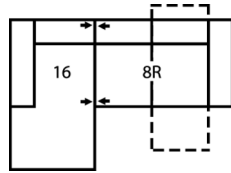

3-Seat Reclining Sofa Sectional with Chaise

86 x 60"

218 x 152cm