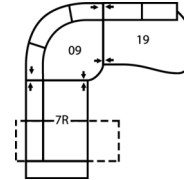

98 RHF Angled Loveseat
97 LHF Angled Loveseat
70 x 50 x 34"
178 x 127 x 86cm

77503 FLEX

Popular Configurations

Note: Always assemble configurations from right hand facing to left hand facing components.

How We Measure

Height - measured from the highest point of the back pillow to the floor.

Depth - measured from the front edge of the seat cushion to the top of the back.

Width - measured from the widest point of the arm or arm pillow to the widest point of the opposite arm or arm pillow.

3-Seat Reclining Sofa Sectional with Chaise

86 x 60"

218 x 152cm

5-Seat Curved Corner Left Reclining Sectional

104 x 104"

264 x 264cm

5-Seat Curved Corner Left Reclining Sectional with Bumper

112 x 104"

284 x 264cm

6-Seat Curved Corner Left Reclining Sectional with Chaise

128 x 104"

325 x 264cm

5-Seat Curved Corner Dual Reclining Sectional

104 x 104"

264 x 264cm

5-Seat Corner Sectional