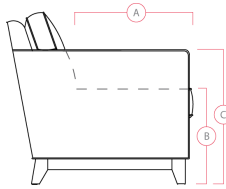

77503 FLEX

Dimensions shown as Width x Depth x Height. Specifications are correct at time of printing and are subject to change without notice.
LHF - left hand facing RHF - right hand facing IA - inside arm to inside

Dimensions

- A - Seat Depth - 22" / 56cm
- B - Seat Height - 19" / 48cm
- C - Arm Height - 23" / 58cm

Features

- Hardwood, softwood and engineered wood products; all joints pinned & glued for uniformity & strength
- Back: Premium elastic webbing offers consistent suspension for the life of the product
- Seat: Interwoven 100% elastic webbing offers consistent suspension for the life of the product
- High resilience seat foam for superior durability and comfort
- Back filled with blown fibre