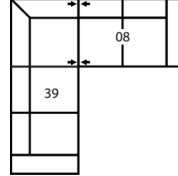

Height - measured from the highest point of the back pillow to the floor.

Depth - measured from the front edge of the seat cushion to the top of the back.

Width - measured from the widest point of the arm or arm pillow to the widest point of the opposite arm or arm pillow.

3-Seat Reclining Sofa Sectional with Chaise

86 x 60"

218 x 152cm

5-Seat Curved Corner Left Reclining Sectional

104 x 104"

264 x 264cm

5-Seat Curved Corner Left Reclining Sectional with Bumper

112 x 104"

284 x 264cm

6-Seat Curved Corner Left Reclining Sectional with Chaise

128 x 104"

325 x 264cm

5-Seat Curved Corner Dual Reclining Sectional

104 x 104"

264 x 264cm

5-Seat Corner Sectional

93 x 91"

236 x 231cm

4-Seat Angled Sectional

140 x 50"

356 x 127cm