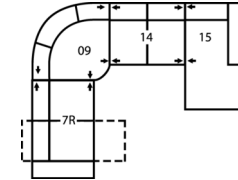

Dimensions

- A - Seat Depth - 22" / 56cm
- B - Seat Height - 19" / 48cm
- C - Arm Height - 23" / 58cm

Features

- Hardwood, softwood and engineered wood products; all joints pinned & glued for uniformity & strength
- Back: Premium elastic webbing offers consistent suspension for the life of the product
- Seat: Interwoven 100% elastic webbing offers consistent suspension for the life of the product
- High resilience seat foam for superior durability and comfort
- Back filled with blown fibre

Height - measured from the highest point of the back pillow to the floor.

Depth - measured from the front edge of the seat cushion to the top of the back.

Width - measured from the widest point of the arm or arm pillow to the widest point of the opposite arm or arm pillow.

3-Seat Reclining Sofa Sectional with Chaise

86 x 60"

218 x 152cm

5-Seat Curved Corner Left Reclining Sectional

104 x 104"

264 x 264cm

5-Seat Curved Corner Left Reclining Sectional with Bumper

112 x 104"

284 x 264cm

6-Seat Curved Corner Left Reclining Sectional with Chaise

128 x 104"

325 x 264cm

5-Seat Curved Corner Dual Reclining Sectional

104 x 104"

264 x 264cm

5-Seat Corner Sectional