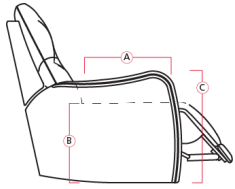

40625 MORINO

Dimensions shown as Width x Depth x Height. Specifications are correct at time of printing and are subject to change without notice.
LHF - left hand facing RHF - right hand facing IA - inside arm to inside

13 RHF Stationary
Sectional End
14 LHF Stationary
Sectional End
46 x 40 x 32"
117 x 102 x 81cm

17 RHF Nest
18 LHF Nest
53 x 40 x 32"
135 x 102 x 81cm

70 Armless Chair
32 x 40 x 32"
81 x 102 x 81cm

72 Armless Wide
Recliner
2P Armless Wide
Recliner Pwr
32 x 40 x 32"
81 x 102 x 81cm

76 RHF Recliner
6P RHF Wide Recliner
Power
77 LHF Recliner
7P LHF Wide Recliner
Power
46 x 40 x 32"
117 x 102 x 81cm

9H Corner Square with
Headrests
43 x 43 x 32"
109 x 109 x 81cm

Dimensions

- A - Seat Depth - 21" / 53cm
- B - Seat Height - 19" / 48cm
- C - Arm Height - 23" / 58cm

40625 MORINO

How We Measure

Height - measured from the highest point of the back pillow to the floor.

Depth - measured from the front edge of the seat cushion to the top of the back.

Width - measured from the widest point of the arm or arm pillow to the widest point of the opposite arm or arm pillow.