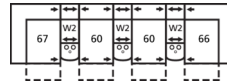

4-Seat Console Separated Reclining Sectional

151 x 65"

384 x 165cm