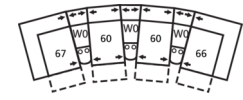

# 41055 RILEY

Dimensions shown as Width x Depth x Height. Specifications are correct at time of printing and are subject to change without notice.  
LHF - left hand facing RHF - right hand facing IA - inside arm to inside

63 Loveseat Recliner Power  
64 x 40 x 41"  
163 x 102 x 104cm  
IA: 44" / 112cm

66 RHF Power Recliner  
67 LHF Power Recliner  
32 x 40 x 41"  
81 x 102 x 104cm

68 Loveseat Console Pwr  
78 x 40 x 41"  
198 x 102 x 104cm

159 x 73"

404 x 185cm

**3-Seat Wedge Separated Angled Reclining Sectional**

116 x 69"

295 x 175cm

**4-Seat Wedge Separated Angled Reclining Sectional**

154 x 73"

391 x 185cm

**3-Seat Console Separated Reclining Sectional**

114 x 65"

290 x 165cm

**4-Seat Console Separated Reclining Sectional**

151 x 65"

384 x 165cm