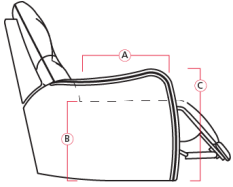

# 41055 RILEY

Dimensions shown as Width x Depth x Height. Specifications are correct at time of printing and are subject to change without notice.  
LHF - left hand facing RHF - right hand facing IA - inside arm to inside

## Dimensions

A - Seat Depth - 20.5" / 52cm

B - Seat Height - 19.5" / 50cm

C - Arm Height - 24" / 61cm

63 Loveseat Recliner Power  
64 x 40 x 41"  
163 x 102 x 104cm  
IA: 44" / 112cm

66 RHF Power Recliner  
67 LHF Power Recliner  
32 x 40 x 41"  
81 x 102 x 104cm

68 Loveseat Console Pwr  
78 x 40 x 41"  
198 x 102 x 104cm

### How We Measure

**Height** - measured from the highest point of the back pillow to the floor.

**Depth** - measured from the front edge of the seat cushion to the top of the back.

**Width** - measured from the widest point of the arm or arm pillow to the widest point of the opposite arm or arm pillow.