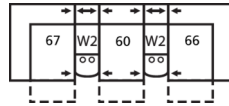

# 41055 RILEY

Dimensions shown as Width x Depth x Height. Specifications are correct at time of printing and are subject to change without notice.  
LHF - left hand facing RHF - right hand facing IA - inside arm to inside

159 x 73"

404 x 185cm

**3-Seat Wedge Separated Angled Reclining Sectional**

116 x 69"

295 x 175cm

**4-Seat Wedge Separated Angled Reclining Sectional**

154 x 73"

391 x 185cm