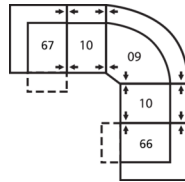

5-Seat Curved Corner Large Reclining Sectional

107 x 107"

272 x 272cm