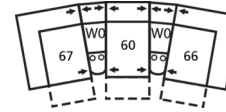

# 41055 RILEY

Dimensions shown as Width x Depth x Height. Specifications are correct at time of printing and are subject to change without notice.  
LHF - left hand facing RHF - right hand facing IA - inside arm to inside

**Arm Height** - measured from the top of the arm to the floor.

**Seat Height** - measured from the crown of the seat cushion to the floor.

**Seat Cushion Foam and Fibre-filled**

**Components** - five year pro-rated warranty

**5-Seat Curved Corner Large Reclining Sectional**

107 x 107"

272 x 272cm

**4-Seat Wedge Separated Angled Reclining Sectional with Loveseat**

159 x 73"

404 x 185cm

**3-Seat Wedge Separated Angled Reclining Sectional**

116 x 69"

295 x 175cm

**4-Seat Wedge Separated Angled Reclining Sectional**

154 x 73"

391 x 185cm