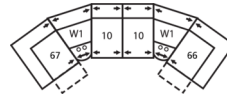

# 41055 RILEY

Dimensions shown as Width x Depth x Height. Specifications are correct at time of printing and are subject to change without notice.  
LHF - left hand facing RHF - right hand facing IA - inside arm to inside

63 Loveseat Recliner Power  
64 x 40 x 41"  
163 x 102 x 104cm  
IA: 44" / 112cm

66 RHF Power Recliner  
67 LHF Power Recliner  
32 x 40 x 41"  
81 x 102 x 104cm

68 Loveseat Console Pwr  
78 x 40 x 41"  
198 x 102 x 104cm

**Seat Cushion Foam and Fibre-filled**

**Components** - five year pro-rated warranty

**5-Seat Curved Corner Large Reclining Sectional**

107 x 107"

272 x 272cm

**4-Seat Wedge Separated Angled Reclining Sectional with Loveseat**

159 x 73"

404 x 185cm

**3-Seat Wedge Separated Angled Reclining Sectional**

116 x 69"

295 x 175cm

**4-Seat Wedge Separated Angled Reclining Sectional**

154 x 73"

391 x 185cm