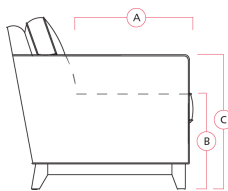

77575 BARBARA

Dimensions shown as Width x Depth x Height. Specifications are correct at time of printing and are subject to change without notice.
LHF - left hand facing RHF - right hand facing IA - inside arm to inside

Dimensions

- A - Seat Depth - 22" / 56cm
- B - Seat Height - 20" / 51cm
- C - Arm Height - 24" / 61cm

Features

- Hardwood, softwood and engineered wood products; all joints pinned & glued for uniformity & strength
- Back: Premium elastic webbing offers consistent suspension for the life of the product
- Seat: Interwoven 100% elastic webbing offers consistent suspension for the life of the product
- High resilience seat foam for superior durability and comfort
- Back filled with blown fibre

How We Measure

Height - measured from the highest point of the back pillow to the floor.

Depth - measured from the front edge of the seat cushion to the top of the back.

Width - measured from the widest point of the arm or arm pillow to the widest point of the opposite arm or arm pillow.