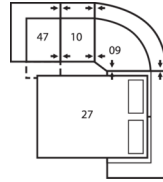

5-Seat Curved Corner Small Reclining Sectional with Sofabed
106 x 124"
269 x 315cm