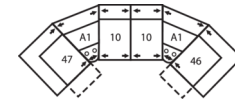

40620 BRUNSWICK

Dimensions shown as Width x Depth x Height. Specifications are correct at time of printing and are subject to change without notice.
LHF - left hand facing RHF - right hand facing IA - inside arm to inside

Depth - measured from the front edge of the seat cushion to the top of the back.

Width - measured from the widest point of the arm or arm pillow to the widest point of the opposite arm or arm pillow.

Arm Height - measured from the top of the arm to the floor.

Reclining Chairs, Sofabed Mechanisms and Sofabed Mattresses - two year warranty

Seat Cushion Foam and Fibre-filled Components - five year pro-rated warranty

5-Seat Curved Corner Large Reclining Sectional
108 x 108"
274 x 274cm

5-Seat Curved Corner Small Reclining Sectional with Sofabed
106 x 124"
269 x 315cm

5-Seat Curved Corner Console Separated Reclining Sectional with Sofabed
119 x 124"
302 x 315cm

4-Seat Console Separated Angled Reclining Sectional with Loveseat
168 x 75"
427 x 191cm