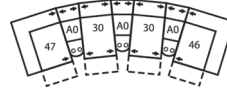

40620 BRUNSWICK

Dimensions shown as Width x Depth x Height. Specifications are correct at time of printing and are subject to change without notice.
LHF - left hand facing RHF - right hand facing IA - inside arm to inside

A2 Storage Console
13 x 39 x 36"
33 x 99 x 91cm

40620 BRUNSWICK

Popular Configurations

Note: Always assemble configurations from right hand facing to left hand facing components.

How We Measure

Height - measured from the highest point of the back pillow to the floor.

5-Seat Curved Corner Small Reclining Sectional with Sofabed
106 x 124"
269 x 315cm

5-Seat Curved Corner Console Separated Reclining Sectional with Sofabed
119 x 124"
302 x 315cm

4-Seat Console Separated Angled Reclining Sectional with Loveseat
168 x 75"
427 x 191cm

3-Seat Console Separated Angled Reclining Sectional
129 x 70"
328 x 178cm

4-Seat Console Separated Angled Reclining Sectional
166 x 74"
422 x 188cm

3-Seat Console Separated Reclining Sectional
121 x 66"
307 x 168cm