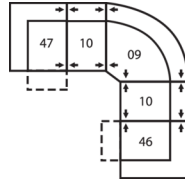

5-Seat Curved Corner Large Reclining Sectional
108 x 108"
274 x 274cm