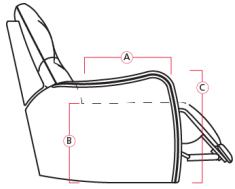

40620 BRUNSWICK

Dimensions shown as Width x Depth x Height. Specifications are correct at time of printing and are subject to change without notice.
LHF - left hand facing RHF - right hand facing IA - inside arm to inside

Dimensions

- A - Seat Depth - 21" / 53cm
- B - Seat Height - 20" / 51cm
- C - Arm Height - 26" / 66cm

Features

- Hardwood, softwood and engineered wood products; all joints pinned & glued for uniformity & strength
- Back: 11 or 12 gauge sinuous springs which are engineered to provide lasting comfort and strength
- Seat: 8 gauge sinuous wire springs for superior ride and comfort
- High resilience seat foam for superior durability and comfort
- Back filled with blown fibre
- Toggle power mechanism

53 Loveseat Recliner
63 Loveseat Recliner
Power
72 x 39 x 39"
183 x 99 x 99cm
IA: 46" / 117cm

A0 11 Degree Storage
Wedge
17 x 39 x 36"
43 x 99 x 91cm

A1 45 Degree Storage
Wedge
36 x 37 x 36"
91 x 94 x 91cm

Depth - measured from the front edge of the seat cushion to the top of the back.

Width - measured from the widest point of the arm or arm pillow to the widest point of the opposite arm or arm pillow.

Arm Height - measured from the top of the arm to the floor.