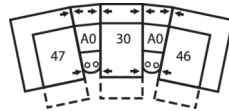

40620 BRUNSWICK

Dimensions shown as Width x Depth x Height. Specifications are correct at time of printing and are subject to change without notice.
LHF - left hand facing RHF - right hand facing IA - inside arm to inside

Depth - measured from the front edge of the seat cushion to the top of the back.

Width - measured from the widest point of the arm or arm pillow to the widest point of the opposite arm or arm pillow.

Arm Height - measured from the top of the arm to the floor.

Reclining Chairs, Sofabed Mechanisms and Sofabed Mattresses - two year warranty

Seat Cushion Foam and Fibre-filled Components - five year pro-rated warranty

5-Seat Curved Corner Large Reclining Sectional
108 x 108"
274 x 274cm

5-Seat Curved Corner Small Reclining Sectional with Sofabed
106 x 124"
269 x 315cm

5-Seat Curved Corner Console Separated Reclining Sectional with Sofabed
119 x 124"
302 x 315cm

4-Seat Console Separated Angled Reclining Sectional with Loveseat
168 x 75"
427 x 191cm