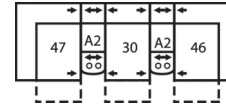

3-Seat Console Separated Reclining Sectional
121 x 66"
307 x 168cm