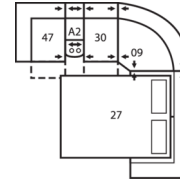

40620 BRUNSWICK

Dimensions shown as Width x Depth x Height. Specifications are correct at time of printing and are subject to change without notice.
LHF - left hand facing RHF - right hand facing IA - inside arm to inside

A2 Storage Console
13 x 39 x 36"
33 x 99 x 91cm

40620 BRUNSWICK

Popular Configurations

Note: Always assemble configurations from right hand facing to left hand facing components.

How We Measure

Height - measured from the highest point of the back pillow to the floor.

Depth - measured from the front edge of the seat cushion to the top of the back.

Width - measured from the widest point of the arm or arm pillow to the widest point of the opposite arm or arm pillow.

Arm Height - measured from the top of the arm to the floor.

5-Seat Curved Corner Small Reclining Sectional with Sofabed
106 x 124"
269 x 315cm

5-Seat Curved Corner Console Separated Reclining Sectional with Sofabed
119 x 124"
302 x 315cm

4-Seat Console Separated Angled Reclining Sectional with Loveseat
168 x 75"
427 x 191cm