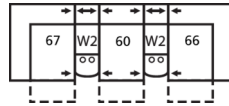

3-Seat Console Separated Reclining Sectional

115 x 65"

292 x 165cm