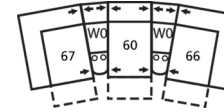

41054 DELTA

Dimensions shown as Width x Depth x Height. Specifications are correct at time of printing and are subject to change without notice.
LHF - left hand facing RHF - right hand facing IA - inside arm to inside

61 Power Sofa Recliner
89 x 40 x 38"
226 x 102 x 97cm
IA: 66" / 168cm

63 Loveseat Recliner Power
65 x 40 x 38"
165 x 102 x 97cm
IA: 43" / 109cm

66 RHF Power Recliner
67 LHF Power Recliner
32 x 40 x 38"
81 x 102 x 97cm

106 x 106"

269 x 269cm

4-Seat Wedge Separated Angled Reclining Sectional with Loveseat

162 x 74"

411 x 188cm

3-Seat Wedge Separated Angled Reclining Sectional

118 x 69"

300 x 175cm

4-Seat Wedge Separated Angled Reclining Sectional

158 x 73"

401 x 185cm

3-Seat Console Separated Reclining Sectional

115 x 65"

292 x 165cm

4-Seat Console Separated Reclining Sectional

152 x 65"