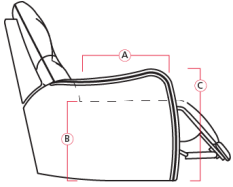

41054 DELTA

Dimensions shown as Width x Depth x Height. Specifications are correct at time of printing and are subject to change without notice.
LHF - left hand facing RHF - right hand facing IA - inside arm to inside

Dimensions

- A - Seat Depth - 20" / 51cm
- B - Seat Height - 18.5" / 47cm
- C - Arm Height - 25" / 64cm

Features

- Hardwood, softwood and engineered wood products; all joints pinned & glued for uniformity & strength
- Back: Premium elastic webbing offers consistent suspension for the life of the product
- Seat: 8 gauge sinuous wire springs for superior ride and comfort
- High resilience seat foam for superior durability and comfort
- Back filled with blown fibre
- Chaise styling for ultimate comfort and support in full recline

61 Power Sofa Recliner
89 x 40 x 38"
226 x 102 x 97cm
IA: 66" / 168cm

63 Loveseat Recliner Power
65 x 40 x 38"
165 x 102 x 97cm
IA: 43" / 109cm

66 RHF Power Recliner
67 LHF Power Recliner
32 x 40 x 38"
81 x 102 x 97cm

Depth - measured from the front edge of the seat cushion to the top of the back.

Width - measured from the widest point of the arm or arm pillow to the widest point of the opposite arm or arm pillow.

Arm Height - measured from the top of the arm to the floor.