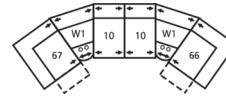

41054 DELTA

Dimensions shown as Width x Depth x Height. Specifications are correct at time of printing and are subject to change without notice.
LHF - left hand facing RHF - right hand facing IA - inside arm to inside

61 Power Sofa Recliner
89 x 40 x 38"
226 x 102 x 97cm
IA: 66" / 168cm

63 Loveseat Recliner Power
65 x 40 x 38"
165 x 102 x 97cm
IA: 43" / 109cm

66 RHF Power Recliner
67 LHF Power Recliner
32 x 40 x 38"
81 x 102 x 97cm

Depth - measured from the front edge of the seat cushion to the top of the back.

Width - measured from the widest point of the arm or arm pillow to the widest point of the opposite arm or arm pillow.

Arm Height - measured from the top of the arm to the floor.

106 x 106"

269 x 269cm

4-Seat Wedge Separated Angled Reclining Sectional with Loveseat

162 x 74"

411 x 188cm

3-Seat Wedge Separated Angled Reclining Sectional

118 x 69"

300 x 175cm