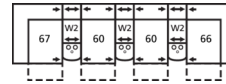

41054 DELTA

Dimensions shown as Width x Depth x Height. Specifications are correct at time of printing and are subject to change without notice.
LHF - left hand facing RHF - right hand facing IA - inside arm to inside

4-Seat Wedge Separated Angled Reclining Sectional

158 x 73"

401 x 185cm

3-Seat Console Separated Reclining Sectional

115 x 65"

292 x 165cm

4-Seat Console Separated Reclining Sectional

152 x 65"