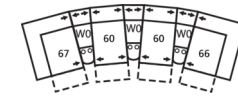

41054 DELTA

Dimensions shown as Width x Depth x Height. Specifications are correct at time of printing and are subject to change without notice.
LHF - left hand facing RHF - right hand facing IA - inside arm to inside

61 Power Sofa Recliner
89 x 40 x 38"
226 x 102 x 97cm
IA: 66" / 168cm

63 Loveseat Recliner Power
65 x 40 x 38"
165 x 102 x 97cm
IA: 43" / 109cm

66 RHF Power Recliner
67 LHF Power Recliner
32 x 40 x 38"
81 x 102 x 97cm

106 x 106"

269 x 269cm

4-Seat Wedge Separated Angled Reclining Sectional with Loveseat

162 x 74"

411 x 188cm

3-Seat Wedge Separated Angled Reclining Sectional

118 x 69"

300 x 175cm

4-Seat Wedge Separated Angled Reclining Sectional

158 x 73"

401 x 185cm

3-Seat Console Separated Reclining Sectional

115 x 65"

292 x 165cm

4-Seat Console Separated Reclining Sectional

152 x 65"