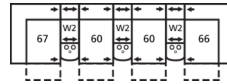

41061 VEGA

Dimensions shown as Width x Depth x Height. Specifications are correct at time of printing and are subject to change without notice.
LHF - left hand facing RHF - right hand facing IA - inside arm to inside

4-Seat Wedge Separated Angled Reclining Sectional

150 x 74"

381 x 188cm

3-Seat Console Separated Reclining Sectional

112 x 65"

284 x 165cm

4-Seat Console Separated Reclining Sectional

149 x 65"