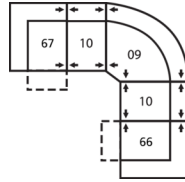

5-Seat Curved Corner Large Reclining Sectional

104 x 104"

264 x 264cm