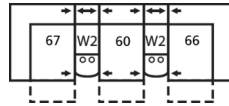

3-Seat Console Separated Reclining Sectional

112 x 65"

284 x 165cm