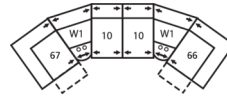

41061 VEGA

Dimensions shown as Width x Depth x Height. Specifications are correct at time of printing and are subject to change without notice.
LHF - left hand facing RHF - right hand facing IA - inside arm to inside

61 Power Sofa Recliner
86 x 40 x 39"
218 x 102 x 99cm
IA: 68" / 173cm

63 Loveseat Recliner
Power
63 x 40 x 39"
160 x 102 x 99cm
IA: 46" / 117cm

66 RHF Power Recliner
67 LHF Power Recliner
32 x 40 x 39"
81 x 102 x 99cm

W2 Console
13 x 40 x 35"
33 x 102 x 89cm

41061 VEGA

Popular Configurations

Note: Always assemble configurations from right hand facing to left hand facing components.

How We Measure

Height - measured from the highest point of the back pillow to the floor.

104 x 104"

264 x 264cm

4-Seat Wedge Separated Angled Reclining Sectional with Loveseat

156 x 75"

396 x 191cm

3-Seat Wedge Separated Angled Reclining Sectional

135 x 69"

343 x 175cm