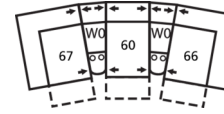

41061 VEGA

Dimensions shown as Width x Depth x Height. Specifications are correct at time of printing and are subject to change without notice.
LHF - left hand facing RHF - right hand facing IA - inside arm to inside

61 Power Sofa Recliner
86 x 40 x 39"
218 x 102 x 99cm
IA: 68" / 173cm

63 Loveseat Recliner
Power
63 x 40 x 39"
160 x 102 x 99cm
IA: 46" / 117cm

66 RHF Power Recliner
67 LHF Power Recliner
32 x 40 x 39"
81 x 102 x 99cm

104 x 104"

264 x 264cm

4-Seat Wedge Separated Angled Reclining Sectional with Loveseat

156 x 75"

396 x 191cm

3-Seat Wedge Separated Angled Reclining Sectional

135 x 69"

343 x 175cm

4-Seat Wedge Separated Angled Reclining Sectional

150 x 74"

381 x 188cm

3-Seat Console Separated Reclining Sectional

112 x 65"

284 x 165cm

4-Seat Console Separated Reclining Sectional

149 x 65"