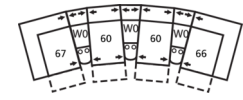

41061 VEGA

Dimensions shown as Width x Depth x Height. Specifications are correct at time of printing and are subject to change without notice.
LHF - left hand facing RHF - right hand facing IA - inside arm to inside

61 Power Sofa Recliner
86 x 40 x 39"
218 x 102 x 99cm
IA: 68" / 173cm

63 Loveseat Recliner
Power
63 x 40 x 39"
160 x 102 x 99cm
IA: 46" / 117cm

66 RHF Power Recliner
67 LHF Power Recliner
32 x 40 x 39"
81 x 102 x 99cm

104 x 104"

264 x 264cm

4-Seat Wedge Separated Angled Reclining Sectional with Loveseat

156 x 75"

396 x 191cm

3-Seat Wedge Separated Angled Reclining Sectional

135 x 69"

343 x 175cm

4-Seat Wedge Separated Angled Reclining Sectional

150 x 74"

381 x 188cm

3-Seat Console Separated Reclining Sectional

112 x 65"

284 x 165cm

4-Seat Console Separated Reclining Sectional

149 x 65"