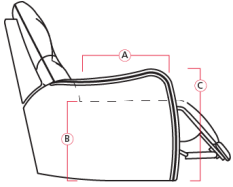

41061 VEGA

Dimensions shown as Width x Depth x Height. Specifications are correct at time of printing and are subject to change without notice.
LHF - left hand facing RHF - right hand facing IA - inside arm to inside

Dimensions

- A - Seat Depth - 21" / 53cm
- B - Seat Height - 19" / 48cm
- C - Arm Height - 25" / 64cm

Features

- Hardwood, softwood and engineered wood products; all joints pinned & glued for uniformity & strength
- Back: Premium elastic webbing offers consistent suspension for the life of the product
- Seat: 8 gauge sinuous wire springs for superior ride and comfort
- Back filled with blown fibre
- Chaise styling for ultimate comfort and support in full recline
- Touch button for power operation

61 Power Sofa Recliner
86 x 40 x 39"
218 x 102 x 99cm
IA: 68" / 173cm

63 Loveseat Recliner
Power
63 x 40 x 39"
160 x 102 x 99cm
IA: 46" / 117cm

66 RHF Power Recliner
67 LHF Power Recliner
32 x 40 x 39"
81 x 102 x 99cm

Depth - measured from the front edge of the seat cushion to the top of the back.

Width - measured from the widest point of the arm or arm pillow to the widest point of the opposite arm or arm pillow.

Arm Height - measured from the top of the arm to the floor.