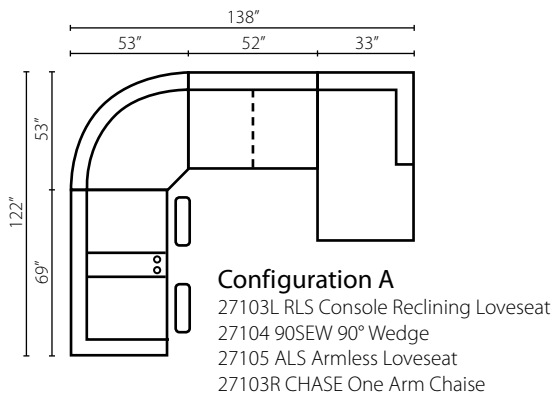

The Castaway motion sectional showcases curved bucket seating with full chaise pad recliners that rests among the padded pillow top arms. Accent side wings end cap the three back cushions that have tufted details as well as rope like welt. Shown in Roxxboro Doe and Dabomb Carmine.

Available with power recline. | Available in fabric, leather, and bonded leather. | Matching group available.
Optional pillows shown.