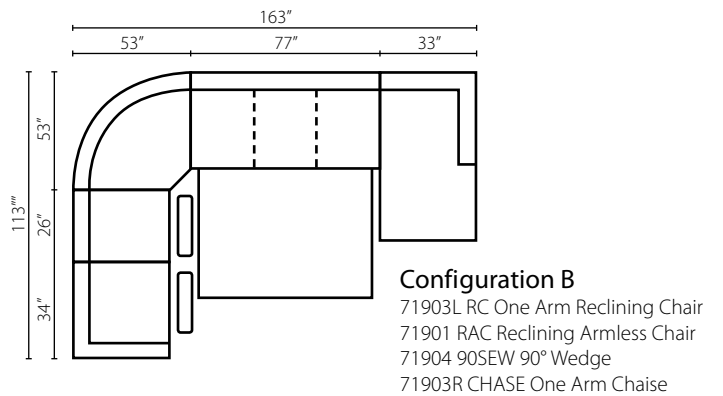

The Castaway motion sectional showcases curved bucket seating with full chaise pad recliners that rests among the padded pillow top arms. Accent side wings end cap the three back cushions that have tufted details as well as rope like welt. Shown in Roxxboro Doe and Dabomb Carmine.

Available with power recline. | Available in fabric, leather, and bonded leather. | Matching group available.
Optional pillows shown.