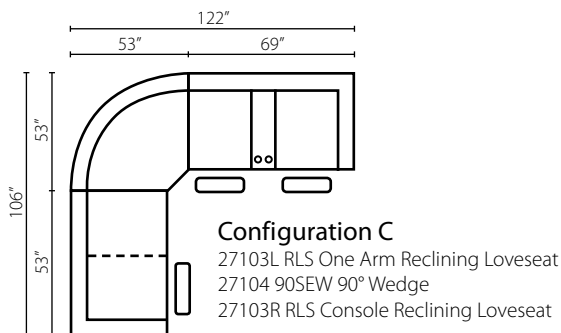

The Castaway motion sectional showcases curved bucket seating with full chaise pad recliners that rests among the padded pillow top arms. Accent side wings end cap the three back cushions that have tufted details as well as rope like welt. Shown in Roxxboro Doe and Dabomb Carmine.

Available with power recline. | Available in fabric, leather, and bonded leather. | Matching group available.
Optional pillows shown.