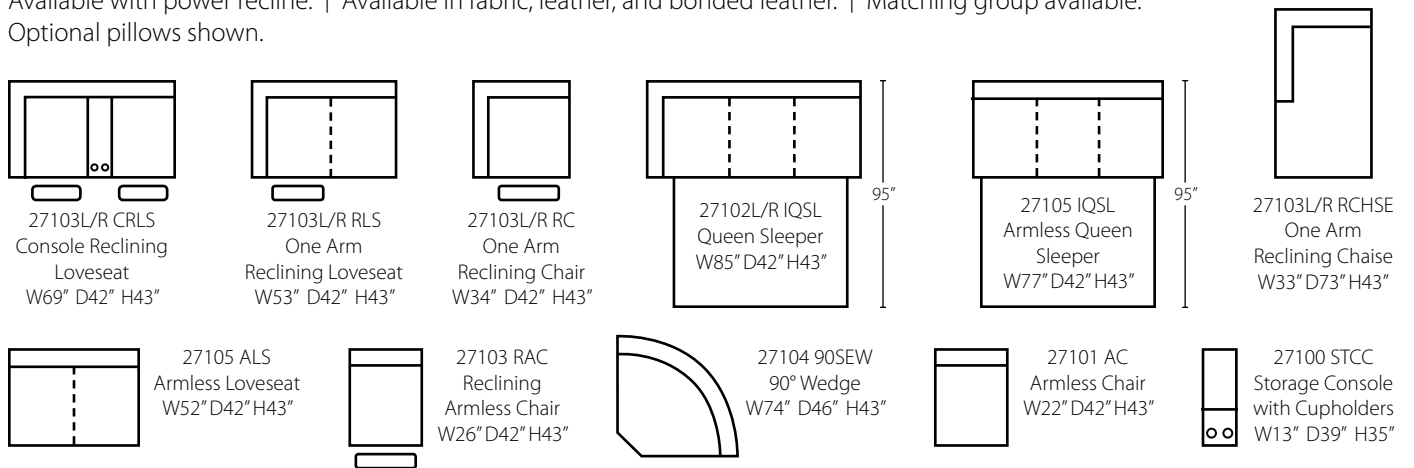

Castaway 27103

The Castaway motion sectional showcases curved bucket seating with full chaise pad recliners that rests among the padded pillow top arms. Accent side wings end cap the three back cushions that have tufted details as well as rope like welt. Shown in Roxxboro Doe and Dabomb Carmine.

Available with power recline. | Available in fabric, leather, and bonded leather. | Matching group available.
Optional pillows shown.

Castaway Style# 27103

Shown in Viper Flannel.

The Castaway motion collection showcases curved bucket seating with full chaise pad recliners that rests among the padded pillow top arms. Accent side wings end cap the three back cushions that have tufted details as well as french seam welted detail.