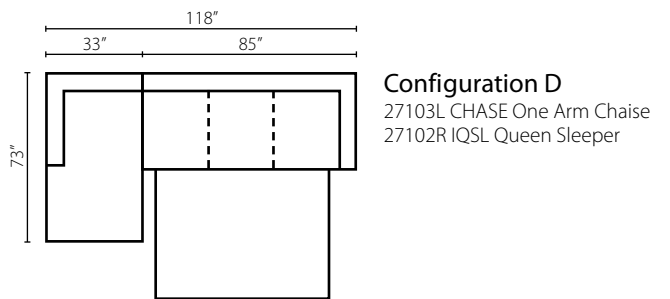

The Castaway motion sectional showcases curved bucket seating with full chaise pad recliners that rests among the padded pillow top arms. Accent side wings end cap the three back cushions that have tufted details as well as rope like welt. Shown in Roxxboro Doe and Dabomb Carmine.

Available with power recline. | Available in fabric, leather, and bonded leather. | Matching group available.
Optional pillows shown.