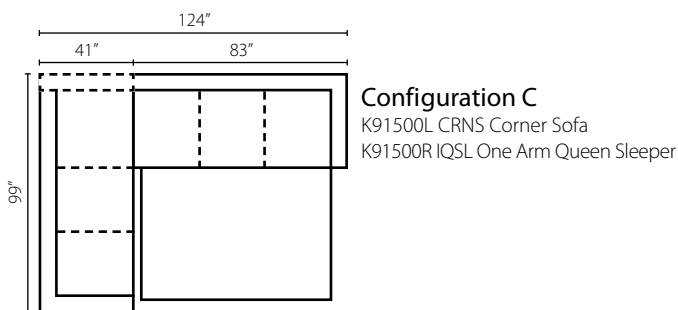

# Maclin Style# K91500

Shown in Logyn Sand, Global Journey Granite and Swift Slate.

The Maclin sofa collection makes it simple to relax with casual styling and contemporary elements. Three over three, bordered, T-seat cushions rest between ultra modern track arms. Two sets of bordered accent arm pillows toss in mixtures of colors and textures. Clean lines are paired with minimal curves to create the perfect combination.