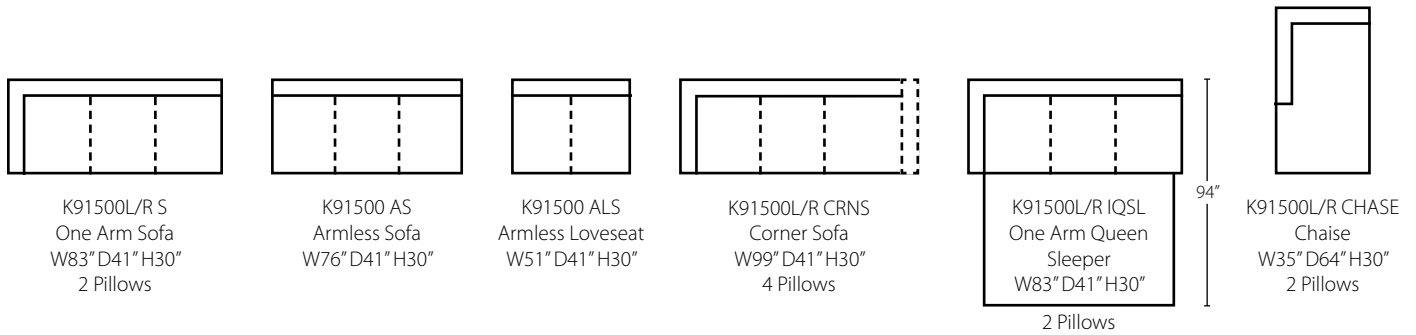

# Maclin K91500

The Maclin sofa collection makes it simple to relax with casual styling and contemporary elements. Bordered, T-seat cushions rest between ultra modern track arms. Bordered accent arm pillows toss in mixtures of colors and textures. Clean lines are paired with minimal curves to create the perfect combination. Shown in Challenger Charcoal, Twiggly Grey and Palladia Mica. Loose Back.

# Maclin Style# K91500

Shown in Logyn Sand, Global Journey Granite and Swift Slate.

The Maclin sofa collection makes it simple to relax with casual styling and contemporary elements. Three over three, bordered, T-seat cushions rest between ultra modern track arms. Two sets of bordered accent arm pillows toss in mixtures of colors and textures. Clean lines are paired with minimal curves to create the perfect combination.

<b>Sofa</b>	Overall Seat	W91 D41 H30 W76 D25 H20
<b>Loveseat</b>	Overall Seat	W69 D41 H30 W54 D25 H20
<b>Chaise</b>	Overall Seat	W45 D64 H30 W31 D50 H20
<b>Chair</b>	Overall Seat	W45 D41 H30 W31 D25 H20
<b>Ottoman</b>	Overall	W45 D25 H19

How To Order:  
Fabric 1=Body  
Fabric 2=Arm Pillows  
Fabric 3=Arm Pillows

Individual items may be discontinued without notice. ~ \*Due to printing processes colors may vary from actual cover.