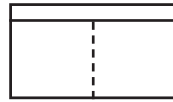

# Dawson K54600

Shown in Conversation Cinder and Circuit Tuxedo. | Loose Back | Leg Finishes: Brass, Bronze (shown), or Chrome

K54600L/R S  
One Arm Sofa  
W72" D33" H26"  
1 Pillow

K54600L/R SCHS  
Sofa Chaise  
W85" D33" H26"  
1 Pillow