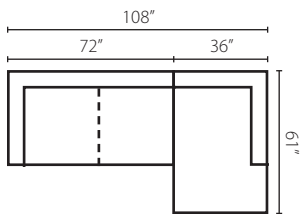

K54600 AS  
Armless Sofa  
W67" D33" H26"

K54600L/R CHASE  
One Arm Chaise  
W36" D61" H26"  
1 Pillow

**Configuration A**  
K54600L S One Arm Sofa  
K54600R CHASE One Arm Chaise

**Configuration B**  
K54600L CHASE One Arm Chaise  
K54600 AS Armless Sofa  
K54600R SCHS Sofa Chaise