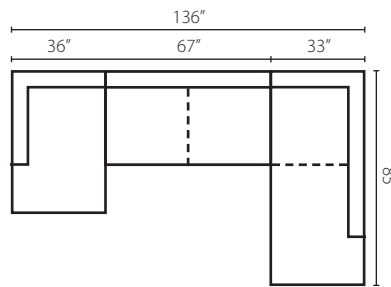

# Dawson K54600

Shown in Conversation Cinder and Circuit Tuxedo. | Loose Back | Leg Finishes: Brass, Bronze (shown), or Chrome

K54600L/R S  
One Arm Sofa  
W72" D33" H26"  
1 Pillow

K54600L/R SCHS  
Sofa Chaise  
W85" D33" H26"  
1 Pillow

K54600 AS  
Armless Sofa  
W67" D33" H26"

K54600L/R CHASE  
One Arm Chaise  
W36" D61" H26"  
1 Pillow

**Configuration A**  
K54600L S One Arm Sofa  
K54600R CHASE One Arm Chaise

**Configuration B**  
K54600L CHASE One Arm Chaise  
K54600 AS Armless Sofa  
K54600R SCHS Sofa Chaise