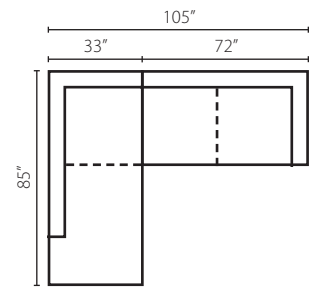

K54600 AS  
Armless Sofa  
W67" D33" H26"

K54600L/R CHASE  
One Arm Chaise  
W36" D61" H26"  
1 Pillow

**Configuration A**  
K54600L S One Arm Sofa  
K54600R CHASE One Arm Chaise

**Configuration B**  
K54600L CHASE One Arm Chaise  
K54600 AS Armless Sofa  
K54600R SCHS Sofa Chaise