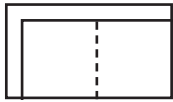

# Dawson K54600

Shown in Conversation Cinder and Circuit Tuxedo. | Loose Back | Leg Finishes: Brass, Bronze (shown), or Chrome

K54600L/R S  
One Arm Sofa  
W72" D33" H26"  
1 Pillow

K54600L/R SCHS  
Sofa Chaise  
W85" D33" H26"  
1 Pillow