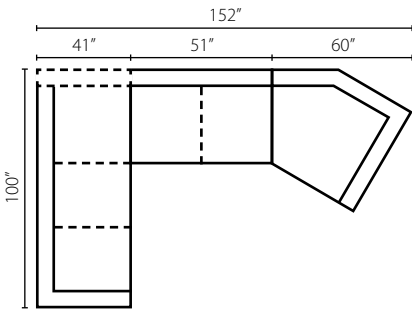

K67400L/R S  
One Arm Sofa  
W88"D41"H31"  
1 Pillow

K67400L/R IQSL  
One Arm  
Queen Sleeper  
W88"D41"H31"  
1 Pillow

K67400L/R CRNS  
Corner Sofa  
W100"D41"H31"  
2 Pillows

K67400L/R LS  
One Arm Loveseat  
W63"D41"H31"  
1 Pillow

K67400 AS  
Armless Sofa  
W77"D41"H31"

K67400 ALS  
Armless Loveseat  
W51"D41"H31"

K67400L/R CUDD  
Cuddler Chair  
W60"D63"H31"  
1 Pillow

K67400L/R CHASE  
One Arm Chaise  
W36"D64"H31"  
1 Pillow

**Configuration A**  
K67400L CRNS Corner Sofa  
K67400 ALS Armless Loveseat  
K67400R CUDD Cuddler Chair