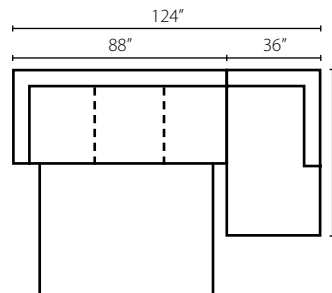

Configuration E
K67400L IQSL One Arm Queen Sleeper
K67400R CHASE One Arm Chaise