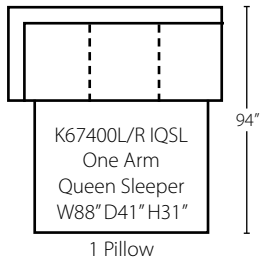

K67400L/R S  
One Arm Sofa  
W88"D41"H31"  
1 Pillow

K67400L/R IQSL  
One Arm  
Queen Sleeper  
W88"D41"H31"  
1 Pillow

K67400L/R CRNS  
Corner Sofa  
W100"D41"H31"  
2 Pillows

K67400L/R LS  
One Arm Loveseat  
W63"D41"H31"  
1 Pillow