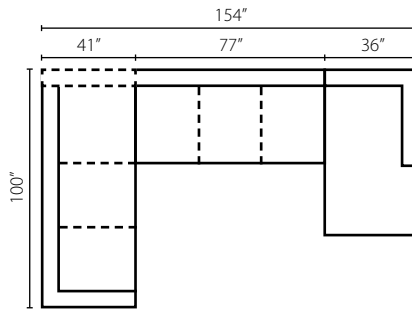

K67400 AS  
Armless Sofa  
W77"D41"H31"

K67400 ALS  
Armless Loveseat  
W51"D41"H31"

K67400L/R CUDD  
Cuddler Chair  
W60"D63"H31"  
1 Pillow

K67400L/R CHASE  
One Arm Chaise  
W36"D64"H31"  
1 Pillow

**Configuration A**  
K67400L CRNS Corner Sofa  
K67400 ALS Armless Loveseat  
K67400R CUDD Cuddler Chair