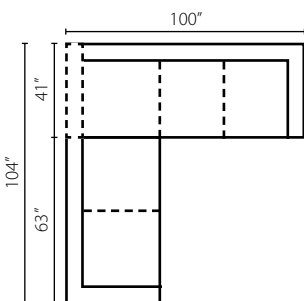

Configuration D
K67400L LS One Arm Loveseat
K67400R CRNS Corner Sofa