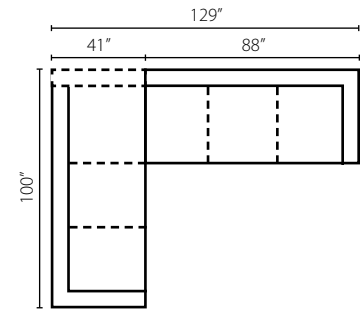

Configuration C
K67400L CRNS Corner Sofa
K67400R S One Arm Sofa