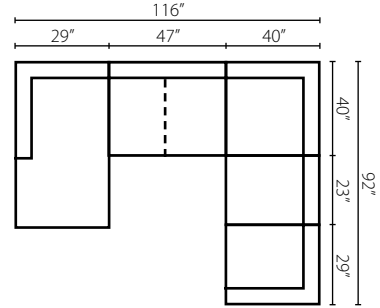

K54400 ALS
K54460 ALS
Armless Loveseat
W47" D40" H36"

K54400L/R BC
K54460L/R BC
Big Chair
W60" D40" H36"
2 Pillows

K54400 WEDGE
K54460 WEDGE
90° Wedge
W67" D40" H36"
1 Pillow

K54400 CORN
K54460 CORN
Corner
W40" D40" H36"
1 Pillow

K54400L/R C
K54460L/R C
Chair
W29" D40" H36"
1 Pillow

K54400 AC
K54460 AC
Armless Chair
W23" D40" H36"

K54400 L/R IRSL
K54460 L/R IRSL
Regular Sleeper
W75" D40" H36"
1 Pillow

K54400A IQSL
K54460A IQSL
Armless Queen
Sleeper
W78" D40" H36"

K54400L/R SCHS
K54460L/R SCHS
Sofa Chaise
W41" D87" H36"
2 Pillows

K54400L/R CHASE
K54460L/R CHASE
Chaise
W29" D63" H36"
1 Pillow

Configuration A
 K54400L / K54460L BC Big Chair
 K54400 / K54460 ALS Armless Loveseat
 K54400R / K54460R SCHS Sofa Chaise