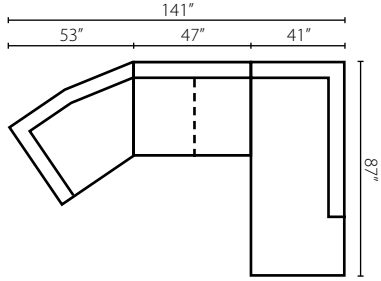

K54400 ALS
K54460 ALS
Armless Loveseat
W47" D40" H36"

K54400L/R BC
K54460L/R BC
Big Chair
W60" D40" H36"
2 Pillows

K54400 WEDGE
K54460 WEDGE
90° Wedge
W67" D40" H36"
1 Pillow

K54400 CORN
K54460 CORN
Corner
W40" D40" H36"
1 Pillow

K54400L/R C
K54460L/R C
Chair
W29" D40" H36"
1 Pillow

K54400 AC
K54460 AC
Armless Chair
W23" D40" H36"

K54400 L/R IRSL
K54460 L/R IRSL
Regular Sleeper
W75" D40" H36"
1 Pillow

K54400A IQSL
K54460A IQSL
Armless Queen
Sleeper
W78" D40" H36"

K54400L/R SCHS
K54460L/R SCHS
Sofa Chaise
W41" D87" H36"
2 Pillows

K54400L/R CHASE
K54460L/R CHASE
Chaise
W29" D63" H36"
1 Pillow

Configuration A
 K54400L / K54460L BC Big Chair
 K54400 / K54460 ALS Armless Loveseat
 K54400R / K54460R SCHS Sofa Chaise