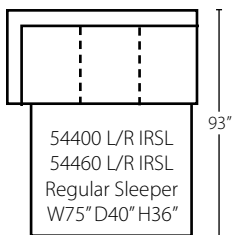

54400L/R BC
54460L/R BC
Big Chair
W60" D40" H36"

54400 WEDGE
54460 WEDGE
90° Wedge
W67" D40" H36"

54400 CORN
54460 CORN
Corner
W40" D40" H36"

54400L/R C
54460L/R C
Chair
W29" D40" H36"

54400 AC
54460 AC
Armless Chair
W23" D40" H36"