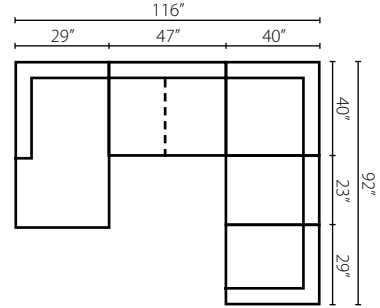

Configuration B

54400L / 54460L CHASE Chaise
54400 / 54460 ALS Armless Loveseat
54400 / 54460 CORN Corner
54400 / 54460 AC Armless Chair
54400R / 54460R C Chair