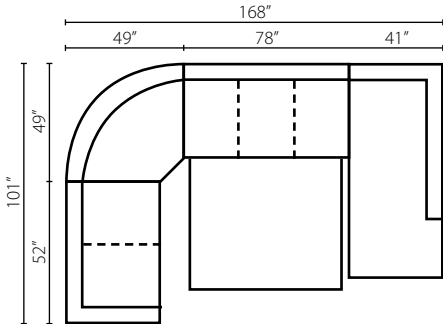

Configuration E
K54400L / K54460L LS Loveseat
K54400 / K54460 WEDGE Wedge
K54400A / K54460A IQSL Armless Queen Sleeper
K54400R / K54460R SCHS Sofa Chaise