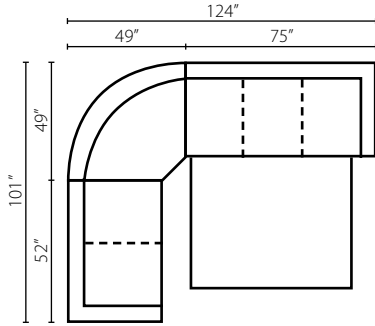

Configuration C

54400L / 54460L LS Loveseat
54400 / 54460 WEDGE Wedge
54400R / 54460R IRSL Regular Sleeper