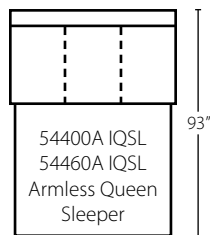

54400A IQSL
54460A IQSL
Armless Queen
Sleeper
W78" D40" H36"