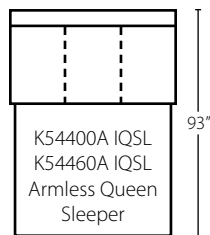

K54400A IQSL
K54460A IQSL
Armless Queen
Sleeper
W78" D40" H36"