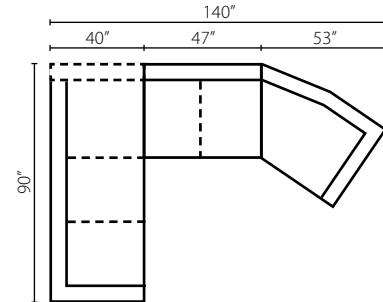

Configuration F
K54400L / K54460L CRNS Corner Sofa
K54400 / K54460 ALS Armless Loveseat
K54400R / K54460R BC Big Chair