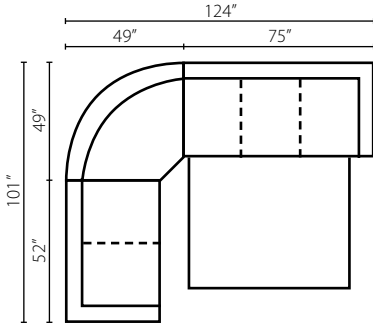

Configuration C
K54400L / K54460L LS Loveseat
K54400 / K54460 WEDGE Wedge
K54400R / K54460R IRSL Regular Sleeper