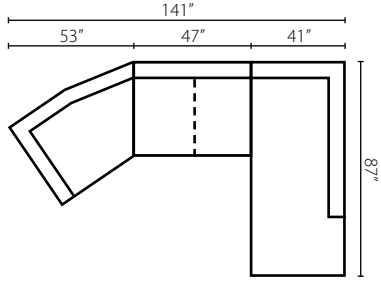

54400L/R BC
54460L/R BC
Big Chair
W60" D40" H36"

54400 WEDGE
54460 WEDGE
90° Wedge
W67" D40" H36"

54400 CORN
54460 CORN
Corner
W40" D40" H36"

54400L/R C
54460L/R C
Chair
W29" D40" H36"

54400 AC
54460 AC
Armless Chair
W23" D40" H36"

54400 L/R IRSL
54460 L/R IRSL
Regular Sleeper
W75" D40" H36"

54400A IQSL
54460A IQSL
Armless Queen
Sleeper
W78" D40" H36"

54400L/R SCHS
54460L/R SCHS
Sofa Chaise
W41" D87" H36"

54400L/R CHASE
54460L/R CHASE
Chaise
W29" D63" H36"