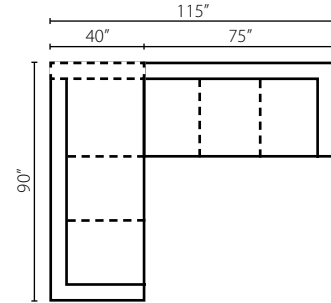

Configuration D
K54400L / K54460L CRNS Corner Sofa
K54400R / K54460R S Sofa