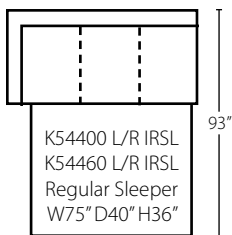

K54400 L/R IRSL
K54460 L/R IRSL
Regular Sleeper
W75" D40" H36"
1 Pillow