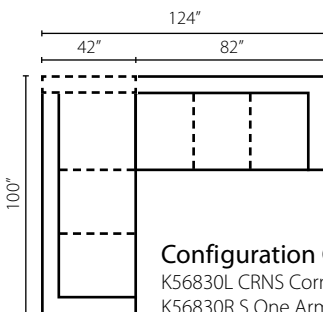

Configuration C
K56830L CRNS Corner Sofa
K56830R S One Arm Sofa