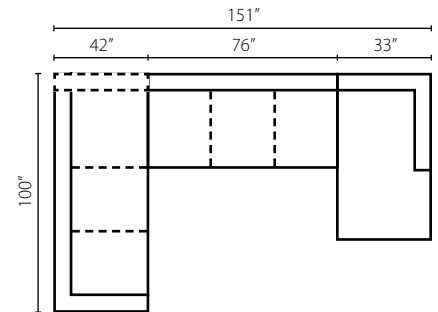

K56830L/R CRNS
Corner Sofa
W100" D42" H30"
4 Pillows

K56830L/R S
One Arm Sofa
W82" D42" H30"
2 Pillows

K56830L/R LS
One Arm Loveseat
W59" D42" H30"
2 Pillows

K56830 AS
Armless Sofa
W76" D42" H30"

K56830 ALS
Armless Loveseat
W51" D42" H30"

K56830 AC
Armless Chair
W26" D42" H30"

K56830L/R CUDD
Cuddler Chair
W64" D51" H30"
2 Pillows

K56830L/R CHASE
One Arm Chaise
W33" D64" H30"
2 Pillows

Configuration A
K56830L CRNS Corner Sofa
K56830 ALS Armless Loveseat
K56830R CHASE One Arm Chaise