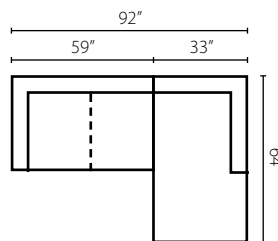

Configuration D
K56830L LS Loveseat
K56830R CHASE One Arm Chaise