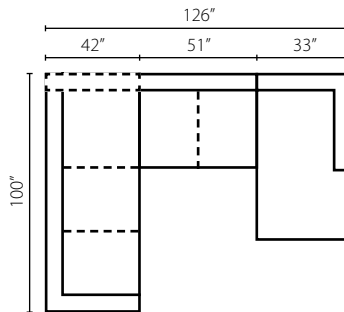

K56830L/R CRNS
Corner Sofa
W100" D42" H30"
4 Pillows

K56830L/R S
One Arm Sofa
W82" D42" H30"
2 Pillows

K56830L/R LS
One Arm Loveseat
W59" D42" H30"
2 Pillows

K56830 AS
Armless Sofa
W76" D42" H30"

K56830 ALS
Armless Loveseat
W51" D42" H30"

K56830 AC
Armless Chair
W26" D42" H30"

K56830L/R CUDD
Cuddler Chair
W64" D51" H30"
2 Pillows

K56830L/R CHASE
One Arm Chaise
W33" D64" H30"
2 Pillows

Configuration A
K56830L CRNS Corner Sofa
K56830 ALS Armless Loveseat
K56830R CHASE One Arm Chaise