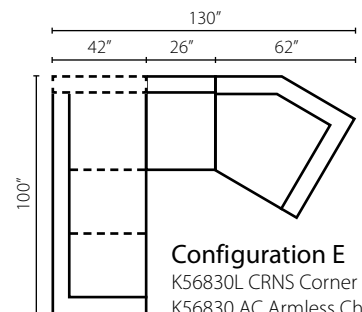

Configuration E
K56830L CRNS Corner Sofa
K56830 AC Armless Chair
K56830R CUDD Cuddler Chair