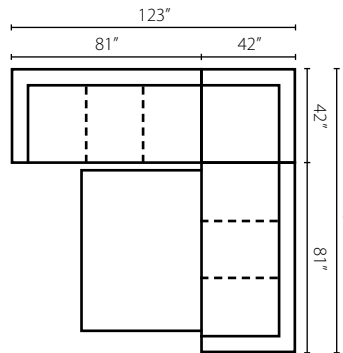

K15700L/R S
One Arm Sofa
W81" D42" H33"
2 Pillows

K15700L/R IRSL
One Arm
Regular Sleeper
W81" D42" H33"
2 Pillows

95"

K15700 AS
Armless Sofa
W70" D42" H33"

K15700 CORN
Corner
W42" D42" H33"
2 Pillows

K15700L/R CHASE
One Arm Chaise
W40" D66" H33"
2 Pillows

K15700L/R SCHS
Sofa Chaise
W92" D42" H33"
2 Pillows

Configuration A
K15700L CHASE One Arm Chaise
K15700 AS Armless Sofa
K15700R SCHS Sofa Chaise

Configuration B
K15700L S One Arm Sofa
K15700 CORN Corner
K15700R IRSL One Arm Regular Sleeper