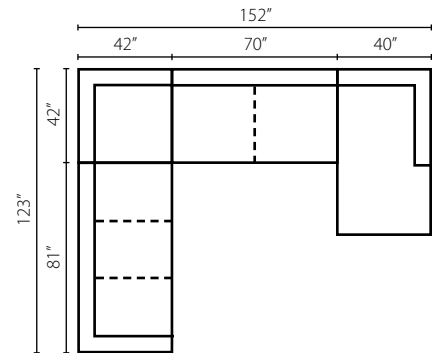

K15700L/R S
One Arm Sofa
W81" D42" H33"
2 Pillows

K15700L/R IRSL
One Arm
Regular Sleeper
W81" D42" H33"
2 Pillows

95"

K15700 AS
Armless Sofa
W70" D42" H33"

K15700 CORN
Corner
W42" D42" H33"
2 Pillows

K15700L/R CHASE
One Arm Chaise
W40" D66" H33"
2 Pillows

K15700L/R SCHS
Sofa Chaise
W92" D42" H33"
2 Pillows

Configuration A
K15700L CHASE One Arm Chaise
K15700 AS Armless Sofa
K15700R SCHS Sofa Chaise

Configuration B
K15700L S One Arm Sofa
K15700 CORN Corner
K15700R IRSL One Arm Regular Sleeper