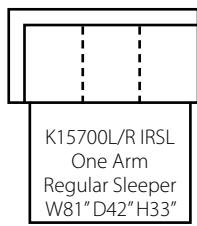

K15700L/R S
One Arm Sofa
W81" D42" H33"
2 Pillows

K15700L/R IRSL
One Arm
Regular Sleeper
W81" D42" H33"
2 Pillows

95"

K15700 AS
Armless Sofa
W70" D42" H33"

K15700 CORN
Corner
W42" D42" H33"
2 Pillows

K15700L/R CHASE
One Arm Chaise
W40" D66" H33"
2 Pillows