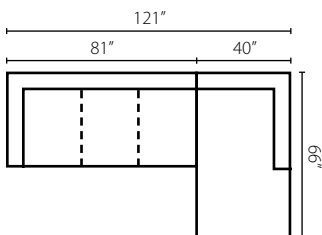

Configuration D
K15700L S One Arm Sofa
K15700R CHASE One Arm Chaise