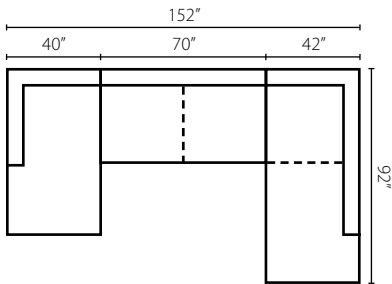

K15700L/R S
One Arm Sofa
W81" D42" H33"
2 Pillows

K15700L/R IRSL
One Arm
Regular Sleeper
W81" D42" H33"
2 Pillows

95"

K15700 AS
Armless Sofa
W70" D42" H33"

K15700 CORN
Corner
W42" D42" H33"
2 Pillows

K15700L/R CHASE
One Arm Chaise
W40" D66" H33"
2 Pillows

K15700L/R SCHS
Sofa Chaise
W92" D42" H33"
2 Pillows

Configuration A
K15700L CHASE One Arm Chaise
K15700 AS Armless Sofa
K15700R SCHS Sofa Chaise

Configuration B
K15700L S One Arm Sofa
K15700 CORN Corner
K15700R IRSL One Arm Regular Sleeper