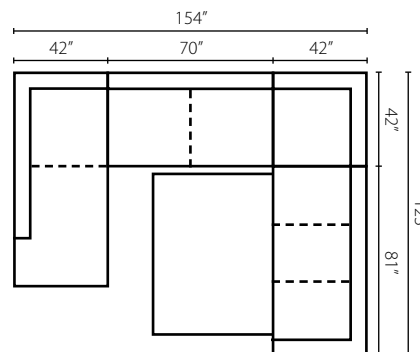

Configuration E
K15700L SCHS Sofa Chaise
K15700 AS Armless Sofa
K15700 CORN Corner
K15700R IRSL One Arm Regular Sleeper