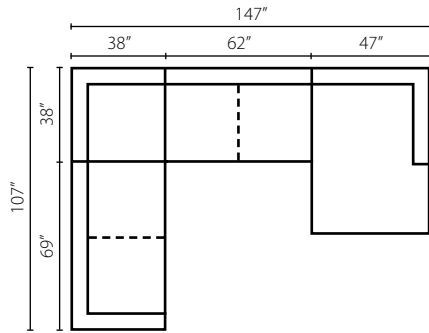

36600 ALS
Armless Loveseat
W62" D38" H32"

36600L/R CUDD
Cuddler Chair
W65" D38" H32"
1 Pillow

36600L/R BC
One Arm Big Chair
W52" D38" H32"
1 Pillow

36600L/R C
One Arm Chair
W36" D38" H32"
1 Pillow

36600 AC
Armless Chair
W31" D38" H32"

36600L/R CHASE
One Arm Chaise
W47" D65" H32"
1 Pillow

36600L/R SCHS
One Arm
Sofa Chaise
W38" D85" H32"
1 Pillow

36600 CORN
Corner
W38" D38" H32"
1 Pillow

36600 WEDGE
Wedge
W67" D38" H32"
1 Pillow

Configuration A
 36600L LS One Arm Loveseat
 36600 CORN Corner
 36600 ALS Armless Loveseat
 36600R CHASE One Arm Chaise