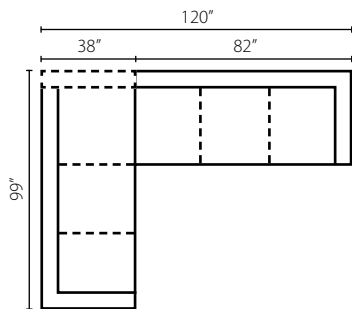

Configuration E
36600L CRNS Corner Sofa
36600R S Sofa