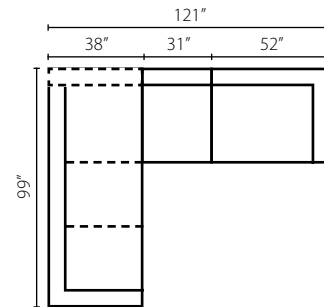

Configuration D
36600L CRNS Corner Sofa
36600 AC Armless Chair
36600R BC One Arm Big Chair