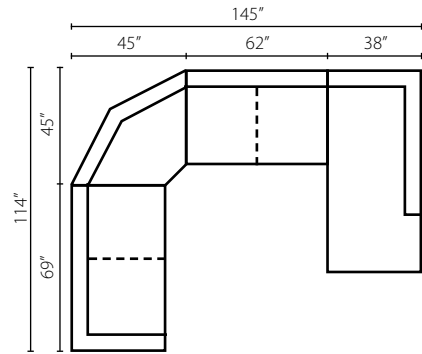

36600 ALS
Armless Loveseat
W62" D38" H32"

36600L/R CUDD
Cuddler Chair
W65" D38" H32"
1 Pillow

36600L/R BC
One Arm Big Chair
W52" D38" H32"
1 Pillow

36600L/R C
One Arm Chair
W36" D38" H32"
1 Pillow

36600 AC
Armless Chair
W31" D38" H32"

36600L/R CHASE
One Arm Chaise
W47" D65" H32"
1 Pillow

36600L/R SCHS
One Arm
Sofa Chaise
W38" D85" H32"
1 Pillow

36600 CORN
Corner
W38" D38" H32"
1 Pillow

36600 WEDGE
Wedge
W67" D38" H32"
1 Pillow

Configuration A
 36600L LS One Arm Loveseat
 36600 CORN Corner
 36600 ALS Armless Loveseat
 36600R CHASE One Arm Chaise