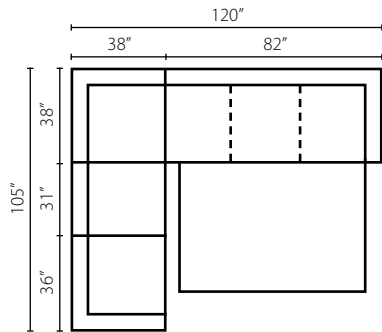

Configuration C
36600L C One Arm Chair
36600 AC Armless Chair
36600 CORN Corner
36600R IRSL One Arm Regular Sleeper