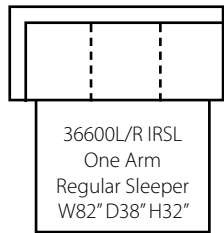

36600L/R S
One Arm Sofa
W82" D38" H32"
1 Pillow

36600L/R IRSL
One Arm
Regular Sleeper
W82" D38" H32"
1 Pillow

36600L/R CRNS
Corner Sofa
W99" D38" H32"
2 Pillow

36600L/R LS
One Arm Loveseat
W69" D38" H32"
1 Pillow