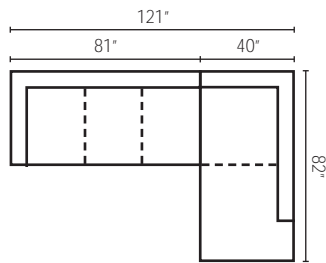

Configuration B
K66800L S One Arm Sofa
K66800R SCHS Sofa Chaise