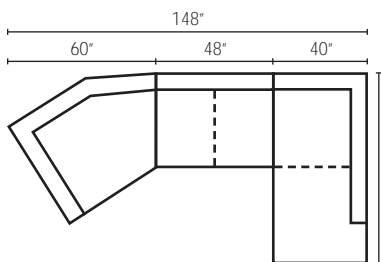

Configuration D
K66800L CUDD Cuddler Chair
K66800 ALS Armless Loveseat
K66800R SCHS Sofa Chaise