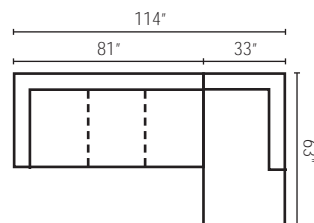

**Configuration E**  
 K66800L S One Arm Sofa  
 K66800R CHASE One Arm Chaise

**K66800 Sofa**

88W x 40D x 30H (Overall)

73W x 25D x 20H (Seat)

**K66800 Loveseat**

65W x 40D x 30H (Overall)

50W x 25D x 20H (Seat)

**K66800 Chair**

41W x 40D x 30H (Overall)

26W x 25D x 20H (Seat)

**K66800 Ottoman**

29W x 23D x 20H (Overall)

How To Order:

Fabric 1=Body

Fabric 2=Arm Pillows