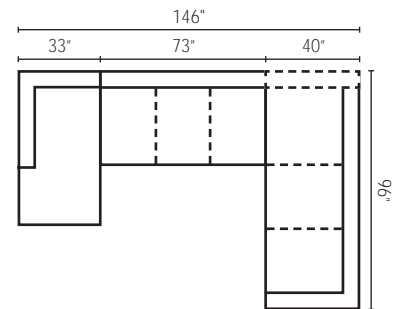

Configuration C
K66800L CHASE One Arm Chaise
K66800 AS Armless Sofa
K66800R CRNS Corner Sofa