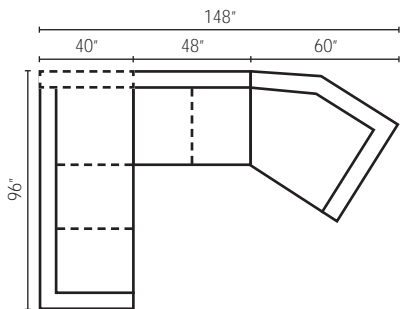

Shown in Amigo Dove and Polaris Mineral. | Loose Back

Configuration A
K66800L CRNS Corner Sofa
K66800 ALS Armless Loveseat
K66800R CUDD Cuddler Chair