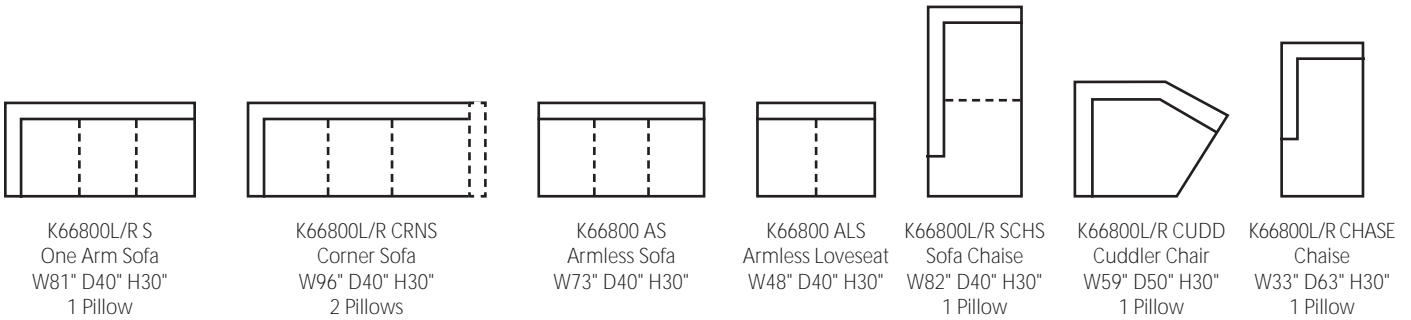

# Webster K66800

Shown in Amigo Dove and Polaris Mineral. | Loose Back

**Configuration A**  
 K66800L CRNS Corner Sofa  
 K66800 ALS Armless Loveseat  
 K66800R CUDD Cuddler Chair

**Configuration B**  
 K66800L S One Arm Sofa  
 K66800R SCHS Sofa Chaise

**Configuration C**  
 K66800L CHASE One Arm Chaise  
 K66800 AS Armless Sofa  
 K66800R CRNS Corner Sofa

**Configuration D**  
 K66800L CUDD Cuddler Chair  
 K66800 ALS Armless Loveseat  
 K66800R SCHS Sofa Chaise

**Configuration E**  
 K66800L S One Arm Sofa  
 K66800R CHASE One Arm Chaise

**K66800 Sofa**

88W x 40D x 30H (Overall)

73W x 25D x 20H (Seat)

**K66800 Loveseat**

65W x 40D x 30H (Overall)

50W x 25D x 20H (Seat)

**K66800 Chair**

41W x 40D x 30H (Overall)

26W x 25D x 20H (Seat)

**K66800 Ottoman**

29W x 23D x 20H (Overall)

How To Order:

Fabric 1=Body

Fabric 2=Arm Pillows