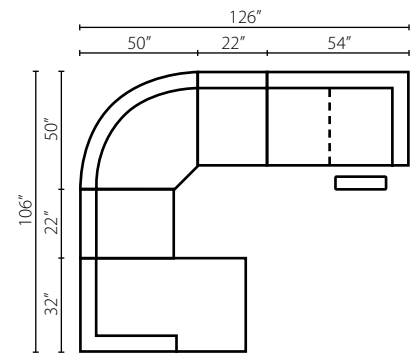

25540 STCC
Storage Console
with Cupholders
W13" D39" H35"

Configuration C

25543L RCHSE Reclining Chaise
25541 AC Armless Chair
25544 90SEW 90° Wedge
25541 AC Armless Chair
25543R RLS One Arm Reclining Loveseat