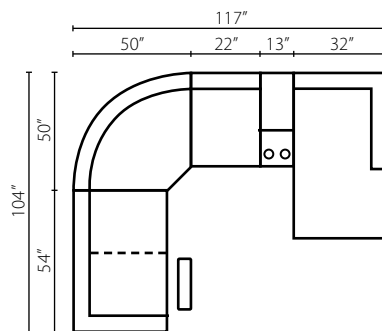

Configuration E

25543L RLS One Arm Reclining Loveseat
25544 90SEW 90° Wedge
25541 AC Armless Chair
25543 STCC Storage Console
25543L RCHSE Reclining Chaise