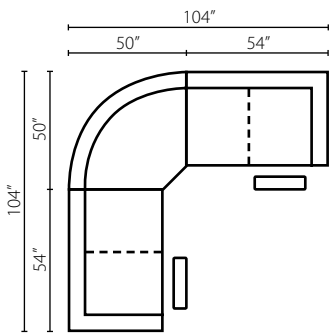

25541 AC
Armless Chair
W22" D42" H40"

25544 90SEW
90° Wedge
W71" D45" H40"

25543L/R RCHSE
Reclining Chaise
W32" D70" H40"

25540 STCC
Storage Console
with Cupholders
W13" D39" H35"

Configuration A

25543L RLS One Arm Reclining Loveseat
25544 90SEW 90° Wedge
25543R RLS One Arm Reclining Loveseat

Configuration B

25543L RLS One Arm Reclining Loveseat
25544 90SEW 90° Wedge
25541 AC Armless Chair
25543R RLS One Arm Reclining Loveseat

Configuration C

25543L RCHSE Reclining Chaise
25541 AC Armless Chair
25544 90SEW 90° Wedge
25541 AC Armless Chair
25543R RLS One Arm Reclining Loveseat