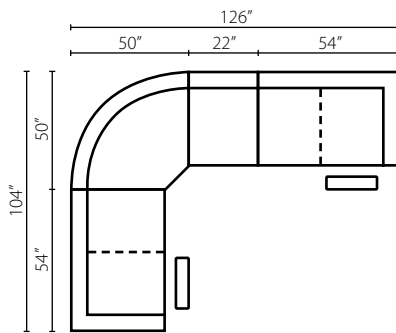

25541 AC
Armless Chair
W22" D42" H40"

25544 90SEW
90° Wedge
W71" D45" H40"

25543L/R RCHSE
Reclining Chaise
W32" D70" H40"

25540 STCC
Storage Console
with Cupholders
W13" D39" H35"

Configuration A

25543L RLS One Arm Reclining Loveseat
25544 90SEW 90° Wedge
25543R RLS One Arm Reclining Loveseat