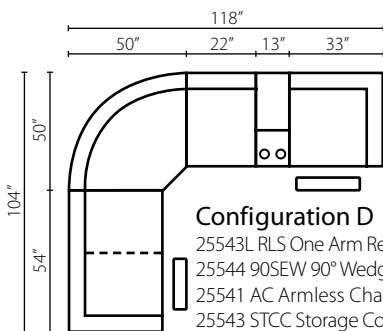

Configuration D

25543L RLS One Arm Reclining Loveseat
25544 90SEW 90° Wedge
25541 AC Armless Chair
25543 STCC Storage Console
25543R RC One Arm Reclining Chair