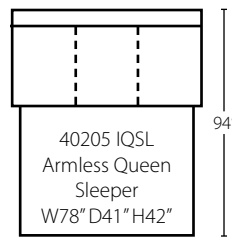

40201 AC
Armless Chair
W22" D41" H42"