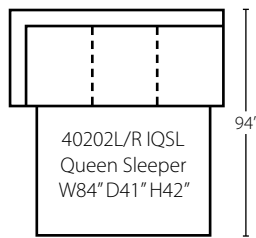

40202L/R IQSL
Queen Sleeper
W84" D41" H42"