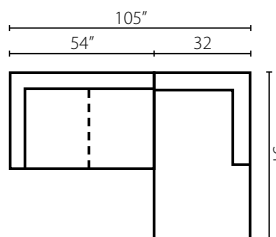

Configuration D
40203L RLS One Arm Reclining Loveseat
40202R CHASE One Arm Chaise