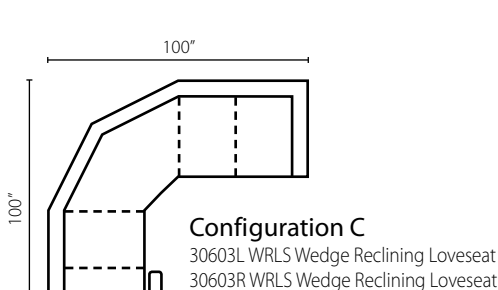

Charmed 30603

Have a Charmed life with the motion collection you could only dream about. Soft pillow top arms, chaise pad seating when you recline and lumbar support are provided in this collection. Style with function, a charming combination. Shown in Bermuda Alabaster.

Available with power. | Available in fabric, leather/vinyl and bonded leather. | Matching group available.