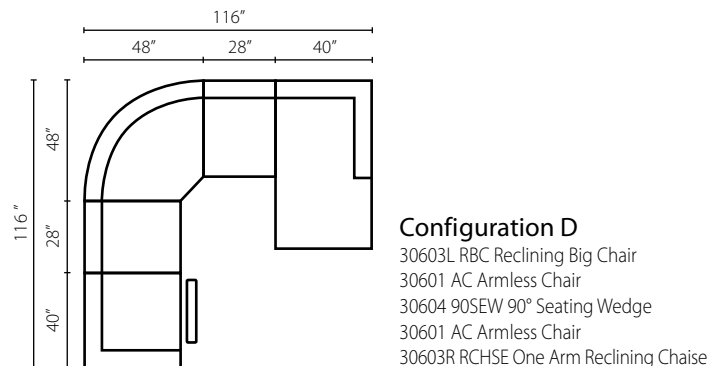

30601 AC  
Armless Chair  
W28" D38" H41"

30602L/R CHASE  
One Arm Chaise  
W40" D66" H41"

30604 90SEW  
90° Seating Wedge  
W64" D41" H40"

30600 STC  
Storage Console  
W15" D38" H40"

30603L/R WRLS  
Wedge Reclining Loveseat  
W85" D41" H41"

30603L/R RCHSE  
One Arm  
Reclining Chaise  
W40" D66" H41"

### Console Reclining Loveseat

Overall W83 D41 H41  
Seat W58 D23 H21