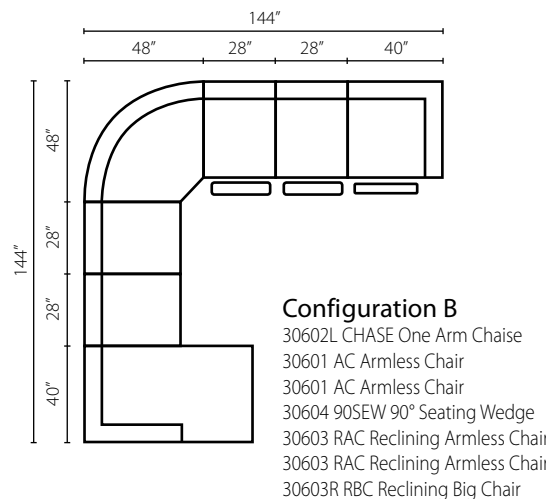

30601 AC  
Armless Chair  
W28" D38" H41"

30602L/R CHASE  
One Arm Chaise  
W40" D66" H41"

30604 90SEW  
90° Seating Wedge  
W64" D41" H40"

30600 STC  
Storage Console  
W15" D38" H40"

30603L/R WRLS  
Wedge Reclining Loveseat  
W85" D41" H41"

30603L/R RCHSE  
One Arm  
Reclining Chaise  
W40" D66" H41"

### Reclining Sofa

Overall W84 D41 H41  
Seat W60 D23 H21

### Console Reclining Loveseat

Overall W83 D41 H41  
Seat W58 D23 H21