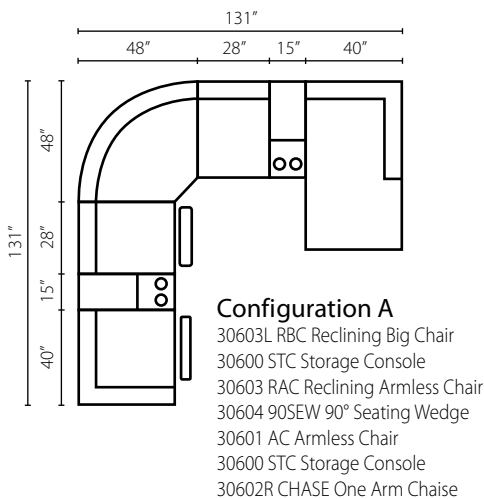

30601 AC  
Armless Chair  
W28" D38" H41"

30602L/R CHASE  
One Arm Chaise  
W40" D66" H41"

30604 90SEW  
90° Seating Wedge  
W64" D41" H40"

30600 STC  
Storage Console  
W15" D38" H40"

30603L/R WRLS  
Wedge Reclining Loveseat  
W85" D41" H41"

30603L/R RCHSE  
One Arm  
Reclining Chaise  
W40" D66" H41"

### Reclining Sofa

Overall W84 D41 H41  
Seat W60 D23 H21

### Console Reclining Loveseat

Overall W83 D41 H41  
Seat W58 D23 H21