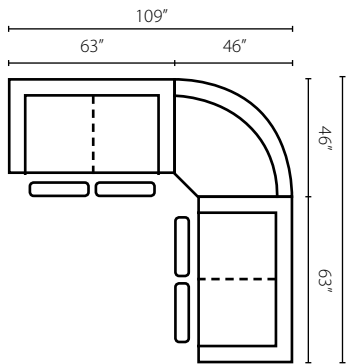

Configuration B
57743 RLS Reclining Loveseat
57744 90SEW 90° Wedge
57743 RLS Reclining Loveseat