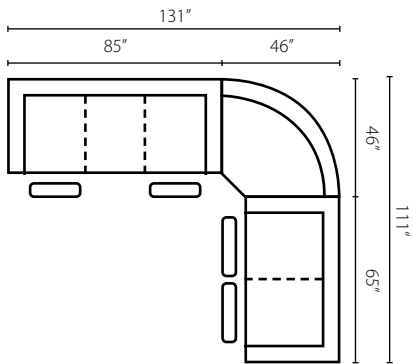

Configuration A
57743 RS Reclining Sofa
57744 90SEW 90° Wedge
57743 RLS Reclining Loveseat