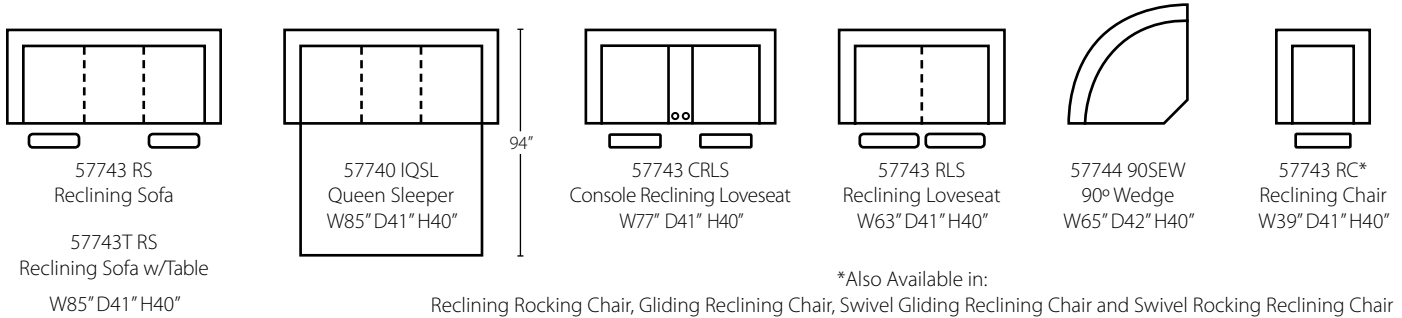

Toronto 57743

The Toronto reclining collection makes your home the place to be. Bordered, pillow top arm rests add lushness to the Toronto sectional. Full chaise lounge pads support your legs after a long, weary day. Mid back stitching details give the Toronto collection a splash of finery. The loveseat with console has two cup holders and under arm storage compartment. All of your family and friends will enjoy the luxury of watching a movie or game night in style. Shown in Marathon Fog.

Available with power. | Available in fabric and bonded leather. | Optional pillows available.

Configuration A
57743 RS Reclining Sofa
57744 90SEW 90° Wedge
57743 RLS Reclining Loveseat

Configuration B
57743 RLS Reclining Loveseat
57744 90SEW 90° Wedge
57743 RLS Reclining Loveseat

Configuration C
57740 IQSL Queen Sleeper
57744 90SEW 90° Wedge
57743 CRLS Console Reclining Loveseat

Configuration D
57743 RC Reclining Chair
57743 RS Reclining Sofa
57743 RLS Reclining Loveseat