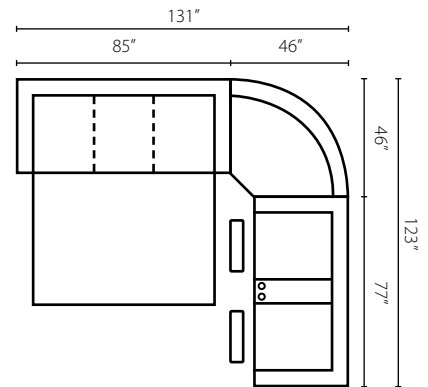

Configuration C
57740 IQSL Queen Sleeper
57744 90SEW 90° Wedge
57743 CRLS Console Reclining Loveseat