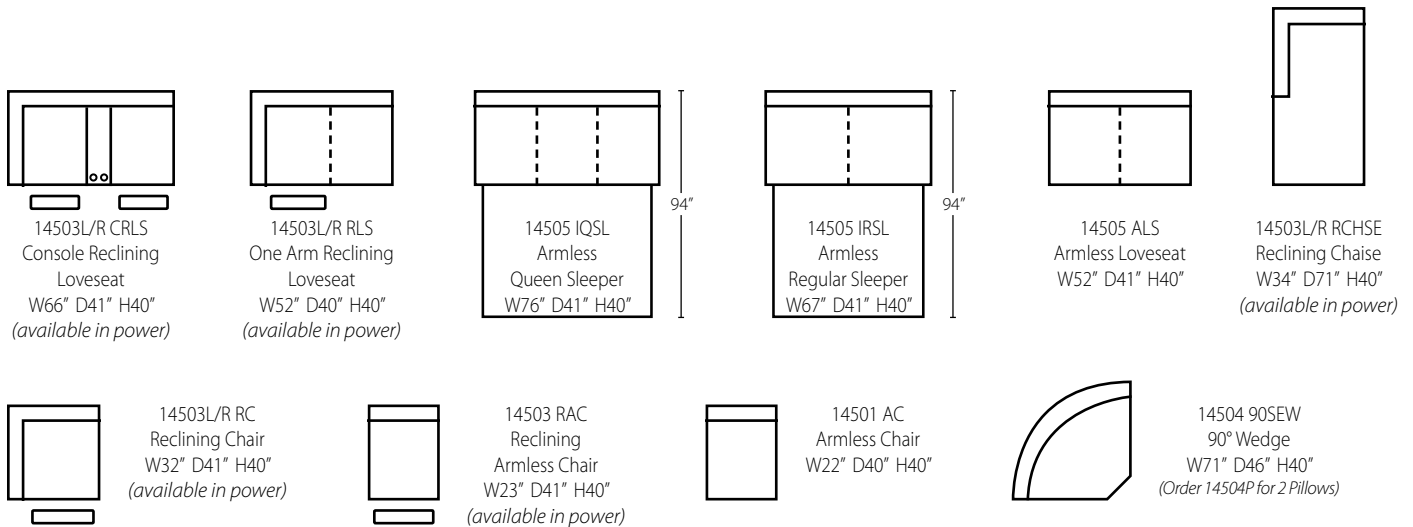

Available with power. | Available in fabric and bonded leather. | Matching group available. | Optional pillows shown.

Configuration A
 14503L RLS One Arm Reclining Loveseat
 14503 RAC Reclining Armless Chair
 14504 90SEW 90° Wedge
 14503R RLS One Arm Reclining Loveseat

Overall W38 D42 H40
Seat W18 D22 H20

How To Order:
Fabric 1=Body
Fabric 2=Arm Pillows

*Available with power recline.
*Available in fabric, leather/vinyl and bonded leather.
*Optional pillows available.
*Matching sectional available.