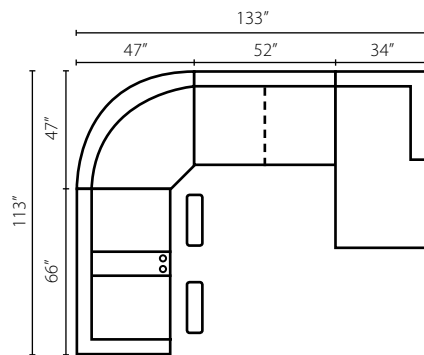

Configuration B
14503L CRLS Console Reclining Loveseat
14504 90SEW 90° Wedge
14505 ALS Armless Loveseat
14503R RCHSE Reclining Chaise