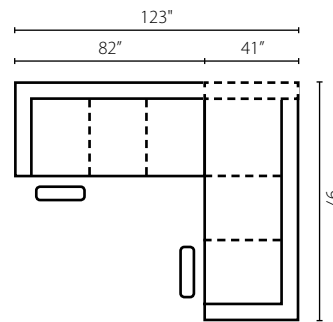

Colleen 19303

Shown in Empire Shadow and Tobey Indigo. | Loose Back

19303L/R PCNHS
Power Corner Hybrid Sofa
W97" D41" H35"
2 Pillows

19303L/R PWHS
Power Hybrid Sofa
W82" D41" H35"
1 Pillow

Configuration A
19303L PCNHS Power Corner Hybrid Sofa
19303R PWHS Power Hybrid Sofa