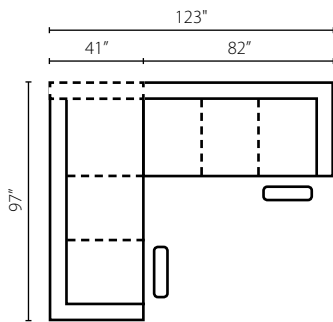

Colleen 19303

Shown in Empire Shadow and Tobey Indigo. | Loose Back

19303L/R PCNHS
Power Corner Hybrid Sofa
W97" D41" H35"
2 Pillows

19303L/R PWHS
Power Hybrid Sofa
W82" D41" H35"
1 Pillow

Configuration A
19303L PCNHS Power Corner Hybrid Sofa
19303R PWHS Power Hybrid Sofa