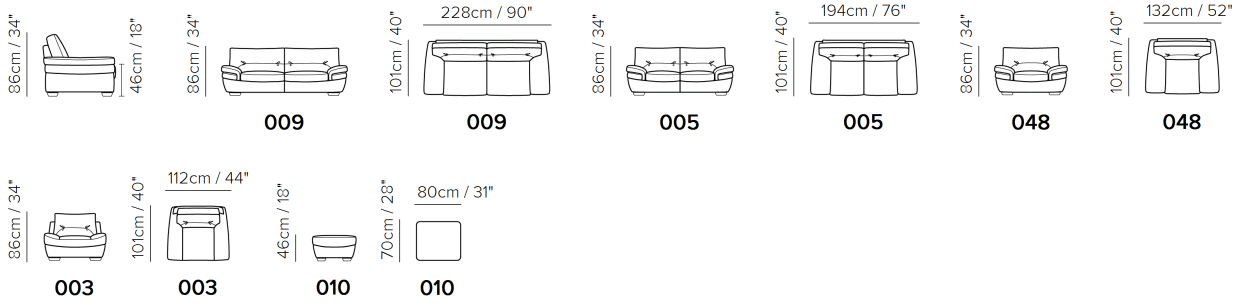

SCHEMATICS