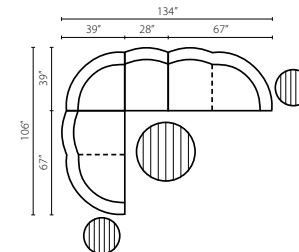

Configuration B

W5200 RDET Round End Table
W5200L LS Left Arm Loveseat
W5200 CORN Corner
W5200 AC Armless Chair
W5200R LS Left Arm Loveseat
W5200 RDET Round End Table
W5200 RDCT Round Cocktail Table