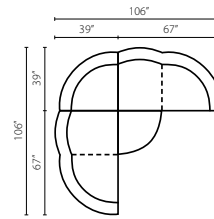

Configuration A

W5200L LS Left Arm Loveseat
W5200 CORN Corner
W5200R LS Left Arm Loveseat
W5200 OTTO Ottoman