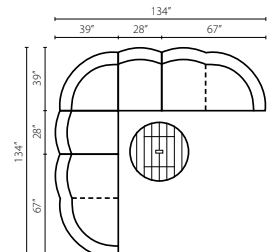

Configuration C