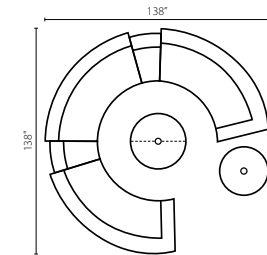

Configuration E
W5100L S Left Arm Sofa
W5100 WTBL Wedge Table
W5100 AS Armless Sofa
W5100 WTBL Wedge Table
W5100R S Right Arm Sofa
W5100 RDOT Round Ottoman
W5100 RDCC Round Conversational Cocktail Table

Check product details on ServiceNet for most current information on dimensions.