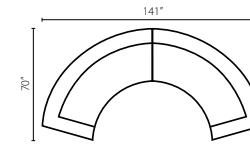

**W5100 WTBL
 Wedge Table**
 22W x 31D x 22H in.

**W5100 MDARM
 Modular Arm**
 12W x 32D x 24H in.

**W5100 RDCC
 Round Conversation
 Cocktail Table**
 31W x 31D x 24H in.

Configuration A
 W5100L S Left Arm Sofa
 W5100 WTBL Wedge Table
 W5100R S Right Arm Sofa