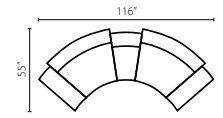

Configuration C
W5100 MDARM Modular Arm
W5100 AC Armless Chair
W5100 WTBL Wedge Table
W5100 AC Armless Chair
W5100 MDARM Modular Arm