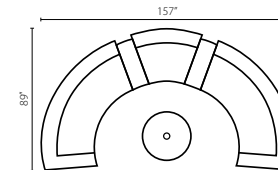

Configuration D
W5100L S Left Arm Sofa
W5100 MDARM Modular Arm
W5100 AC Armless Chair
W5100 MDARM Modular Arm
W5100R S Right Arm Sofa
W5100 RDCC Round Conversational Cocktail