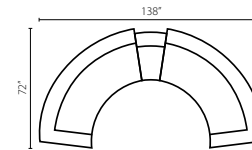

**W5100 AS
 Armless Sofa**
 88W x 43D x 31H in.
 Standard with (2)
 18" Arm Pillows

**W5100 AC
 Armless Chair**
 47W x 43D x 31H in.
 Standard with (1)
 18" Arm Pillow

**W5100 RDOT
 Round Ottoman**
 38W x 38D x 13H in.
 19H in with cushion

**W5100 WTBL
 Wedge Table**
 22W x 31D x 22H in.

**W5100 MDARM
 Modular Arm**
 12W x 32D x 24H in.

**W5100 RDCC
 Round Conversation
 Cocktail Table**
 31W x 31D x 24H in.

Configuration A
 W5100L S Left Arm Sofa
 W5100 WTBL Wedge Table
 W5100R S Right Arm Sofa