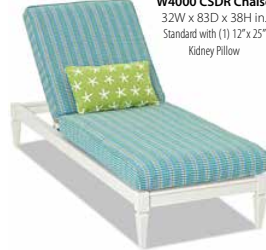

Mimosa

- Updated cottage styling
- Shaped gooseneck arm with tapered foot
- Garden inspired lattice back
- Bright white textured COTTAGE finish

Fabrics Shown:

Sofa: 8019 0000 / Cabana Grooves / 57003 0000 (Arm Pillow Welt)
Chair: 8019 0000 / Cabana Grooves / 57003 0000 (Arm Pillow Welt)
Hidden Motion Chair: 8019 0000 / Cabana Grooves / 57003 0000 (Arm Pillow Welt)
Ottoman: 8019 0000
Chaise: Kendall Gulfstream / Sea Treasure Lime

Also Available but not shown:

Mimosa

Fabrics Shown:
Stationary Dining Chair: Quatrafoil Baltic
Swivel Rock Dining Chair: Quatrafoil Baltic