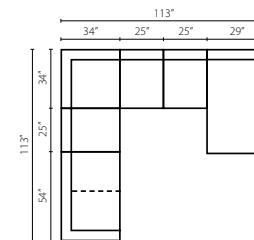

Configuration D
W5000L LS Left Arm Loveseat
W5000 AC Armless Chair
W5000 CORN Corner
W5000 AC Armless Chair
W5000 AC Armless Chair
W5000R CHASE Right Arm Chaise