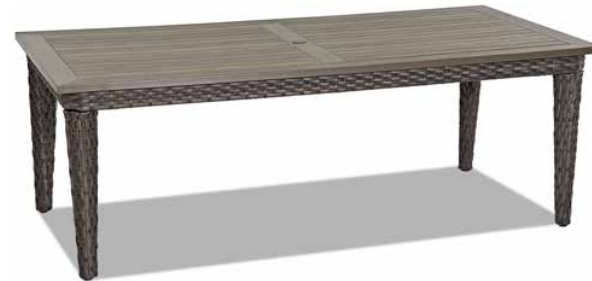

W5000 DRT84 Dining Table
42W x 84D x 30H in.
Umbrella Hole - Seats 6