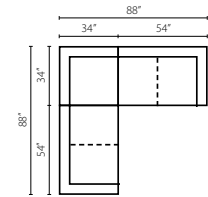

Configuration C
W5000L LS Left Arm Loveseat
W5000 CORN Corner
W5000R LS Right Arm Loveseat