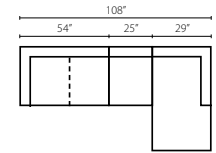

Configuration A
W5000L LS Left Arm Loveseat
W5000 AC Armless Chair
W5000R CHASE Right Arm Chaise