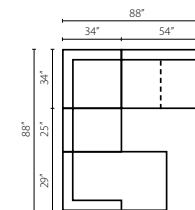

Configuration E
W5000L CHASE Left Arm Chaise
W5000 AC Armless Chair
W5000 CORN Corner
W5000R LS Right Arm Loveseat