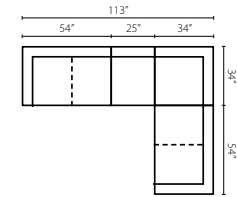

Configuration B
W5000L LS Left Arm Loveseat
W5000 AC Armless Chair
W5000 CORN Corner
W5000R LS Right Arm Loveseat