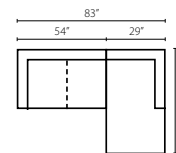

Configuration F
W5000L LS Left Arm Loveseat
W5000R CHASE Right Arm Chaise

Fabrics Shown:

Sectionals: 5472 0000 / Caversham Concrete