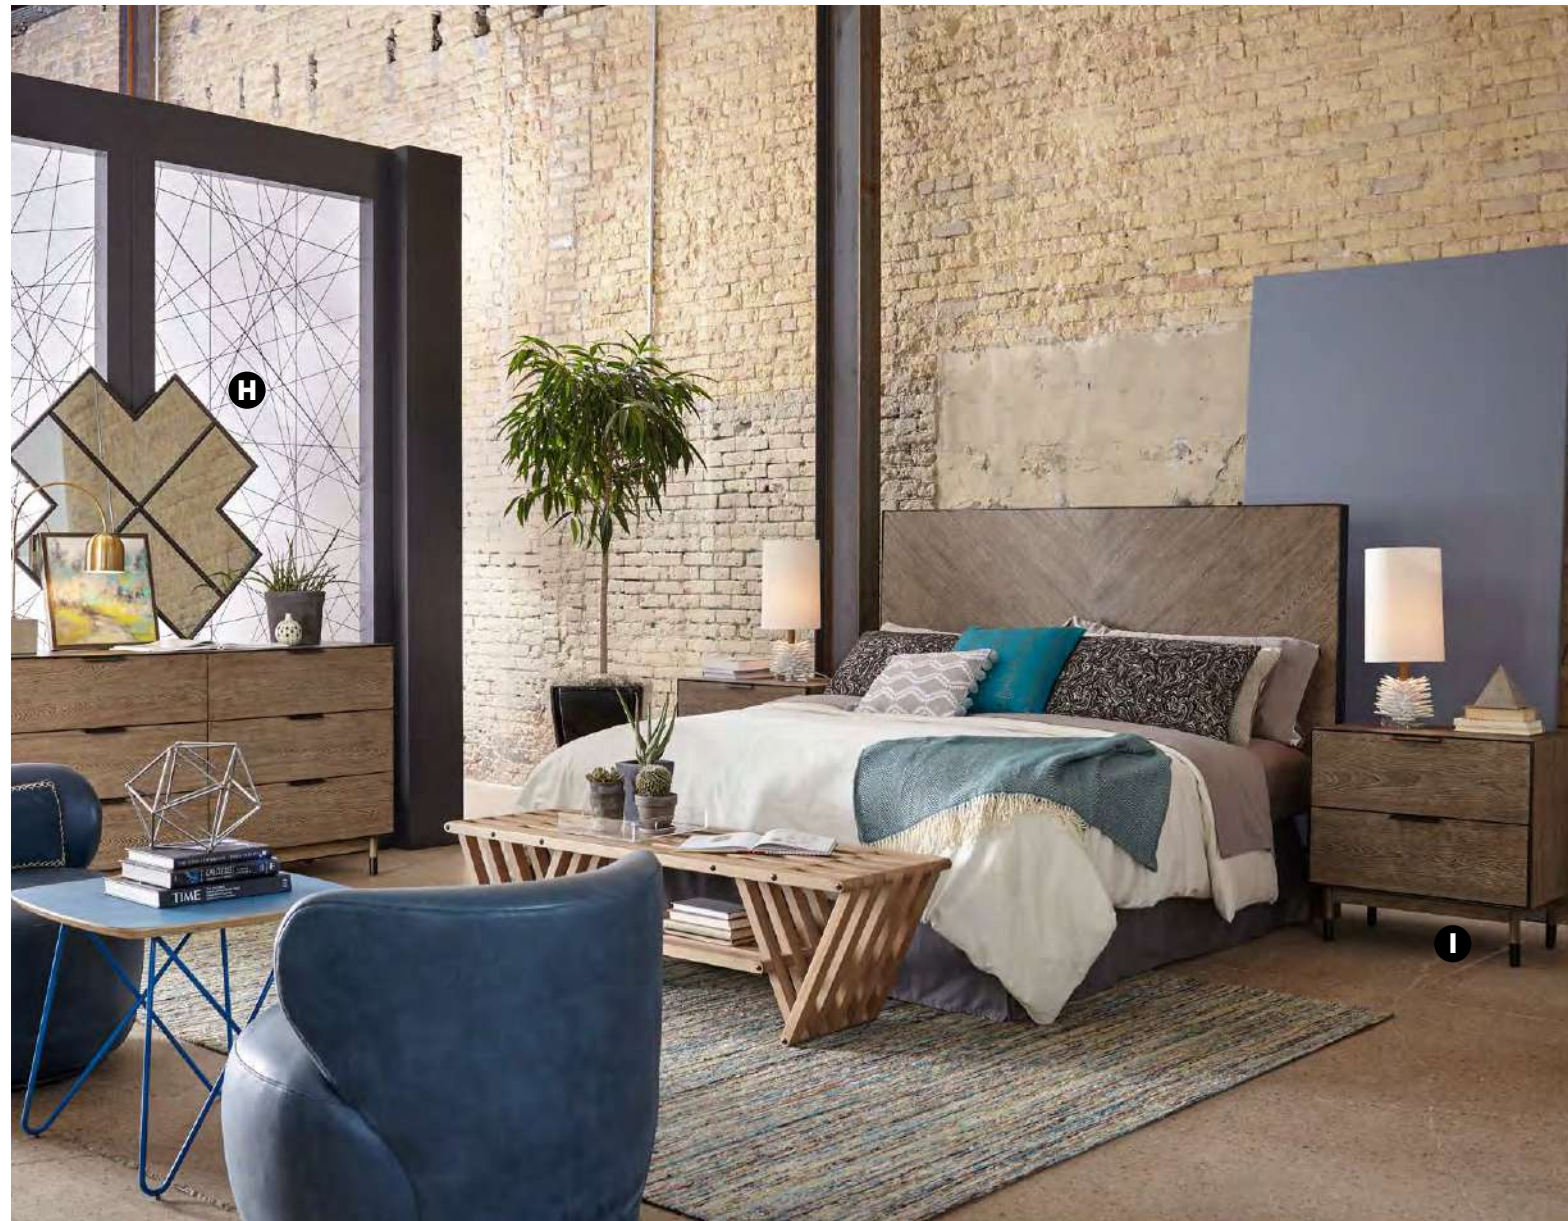

F Cedar Park Queen Wall Bed HEADBOARD ONLY
235145-2839HB
63W x 83D x 58H
(Headboard ONLY requires metal bed frame)

Cedar Park King Wall Bed HEADBOARD ONLY
235146-2839HB
79W x 83D x 58H
(Headboard ONLY requires metal bed frame)

I Teravista Nightstand
235140-2839
28W x 18D x 28H