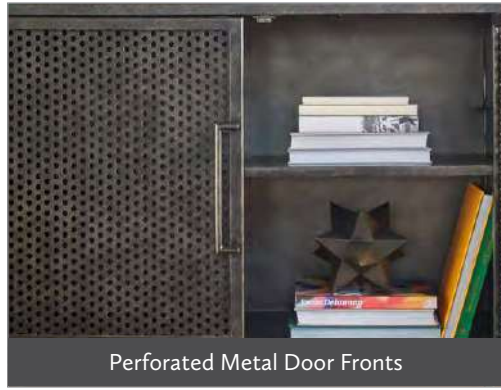

AUSTIN ★
DETAILS

Metal Ferrules

Metal Face Frames

Slipcovers with Lace-Up Detail

Perforated Metal Door Fronts

Custom Hardware

Metal Feet

Flange Welt

NOTE: Ships with two (2) sets of legs:
Entertainment Height (short)
Dining Height (tall) shown

A Rosedale Dining Table
235220-2839
76W x 40D x 30H

B Spoke Spindle Chair
Wire-Brushed Finish
235202-2839
24W x 23.125D x 42.875H