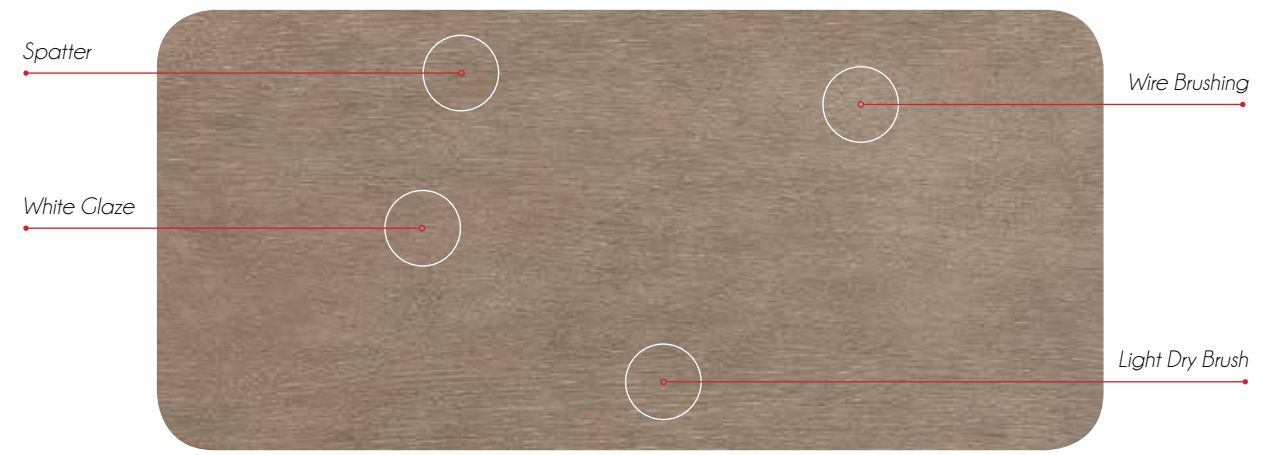

A R T I S T I C , R E F L E C T I V E , T I M E L E S S

2323 | STONE

Stone is a warm gray color tone with light wire brushing and powder glaze accents. Casual in nature this finish brings style to neutral. When coupled with metal accents a handsome palette emerges.