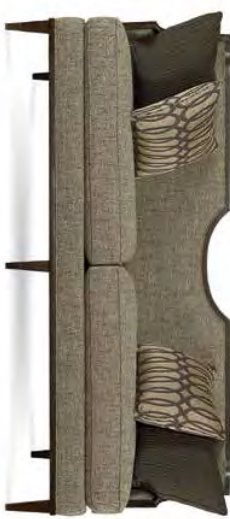

# HARPER IVORY, MINERAL

Modern classic styling creates a dramatic look for this collection. Rich milk finish highlights the curved wood frame. The sweeping hair moon shape makes a stylish statement. Tapered wood legs feature darkened bronze finish tentacles. Collection includes sofa, loveseat, matching chair and wood trim accent chair. Collection features:

- Standard with cushion, the downs
- Reversible bench seat cushion for longer wear
- Down blend filled toss pillows
- Herringbone finish

## HARPER IVORY, MINERAL

Mineral  
Matching Chair  
161523-5036AA  
30W x 34D x 37.5H

Mineral  
Accent Chair  
161503-5036AA  
29W x 36.75D x 39H

Mineral  
Wing Chair  
161514-5036AA  
29W x 36D x 44H

Mineral Loveseat  
161502-5036AA  
60W x 38D x 36H