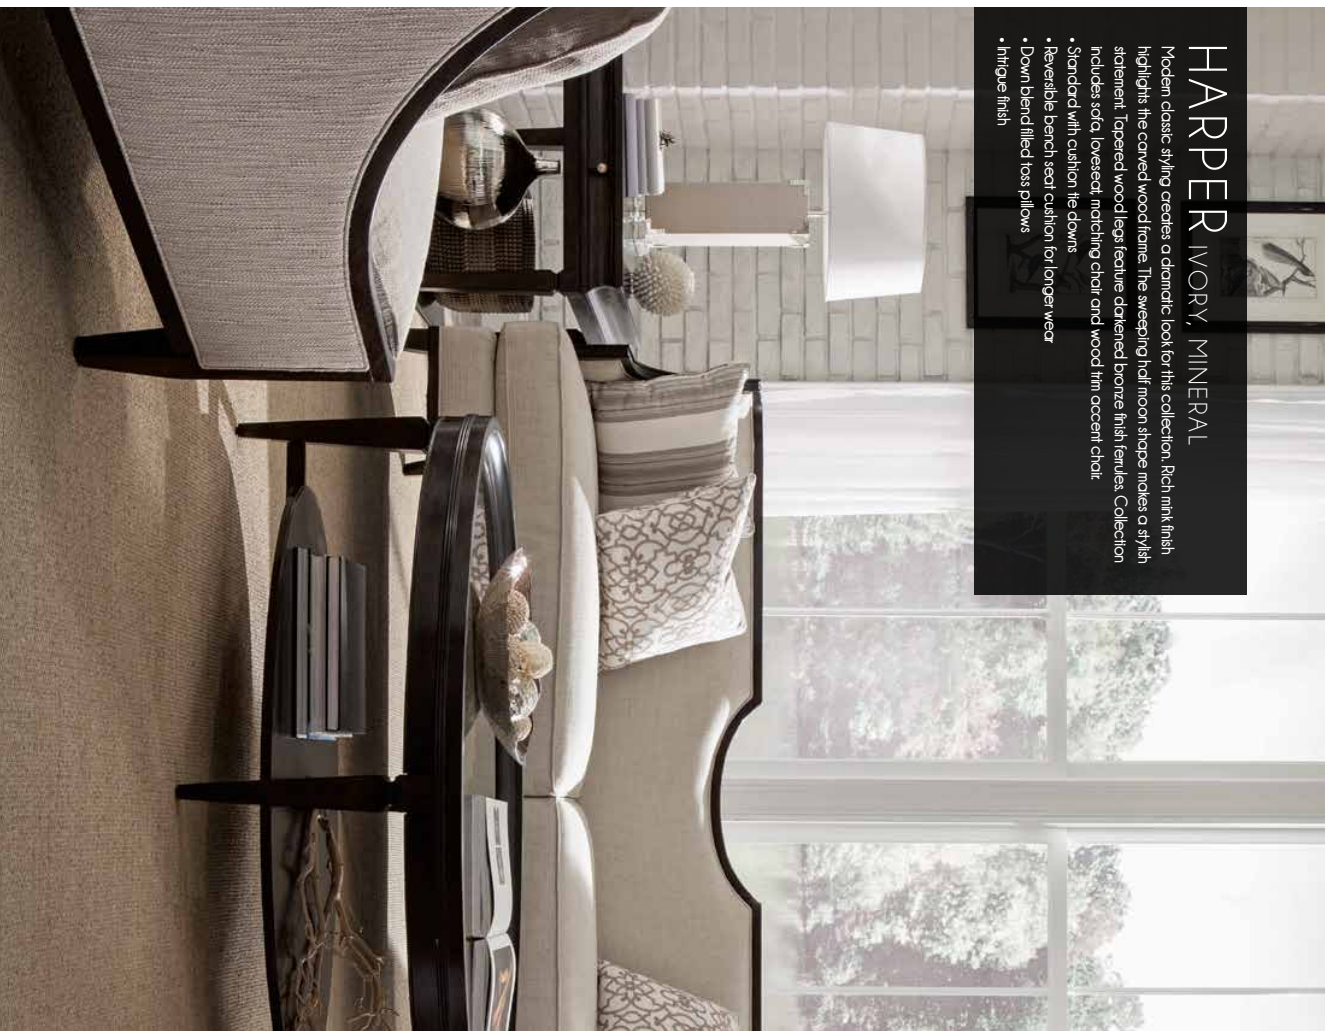

# HARPER IVORY, MINERAL

Modern classic styling creates a dramatic look for this collection. Rich milk finish highlights the curved wood frame. The sweeping hair moon shape makes a stylish statement. Tapered wood legs feature darkened bronze finish tentacles. Collection includes sofa, loveseat, matching chair and wood trim accent chair. Collection features:

- Standard with cushion, the downs
- Reversible bench seat cushion for longer wear
- Down blend filled toss pillows
- Herringbone finish