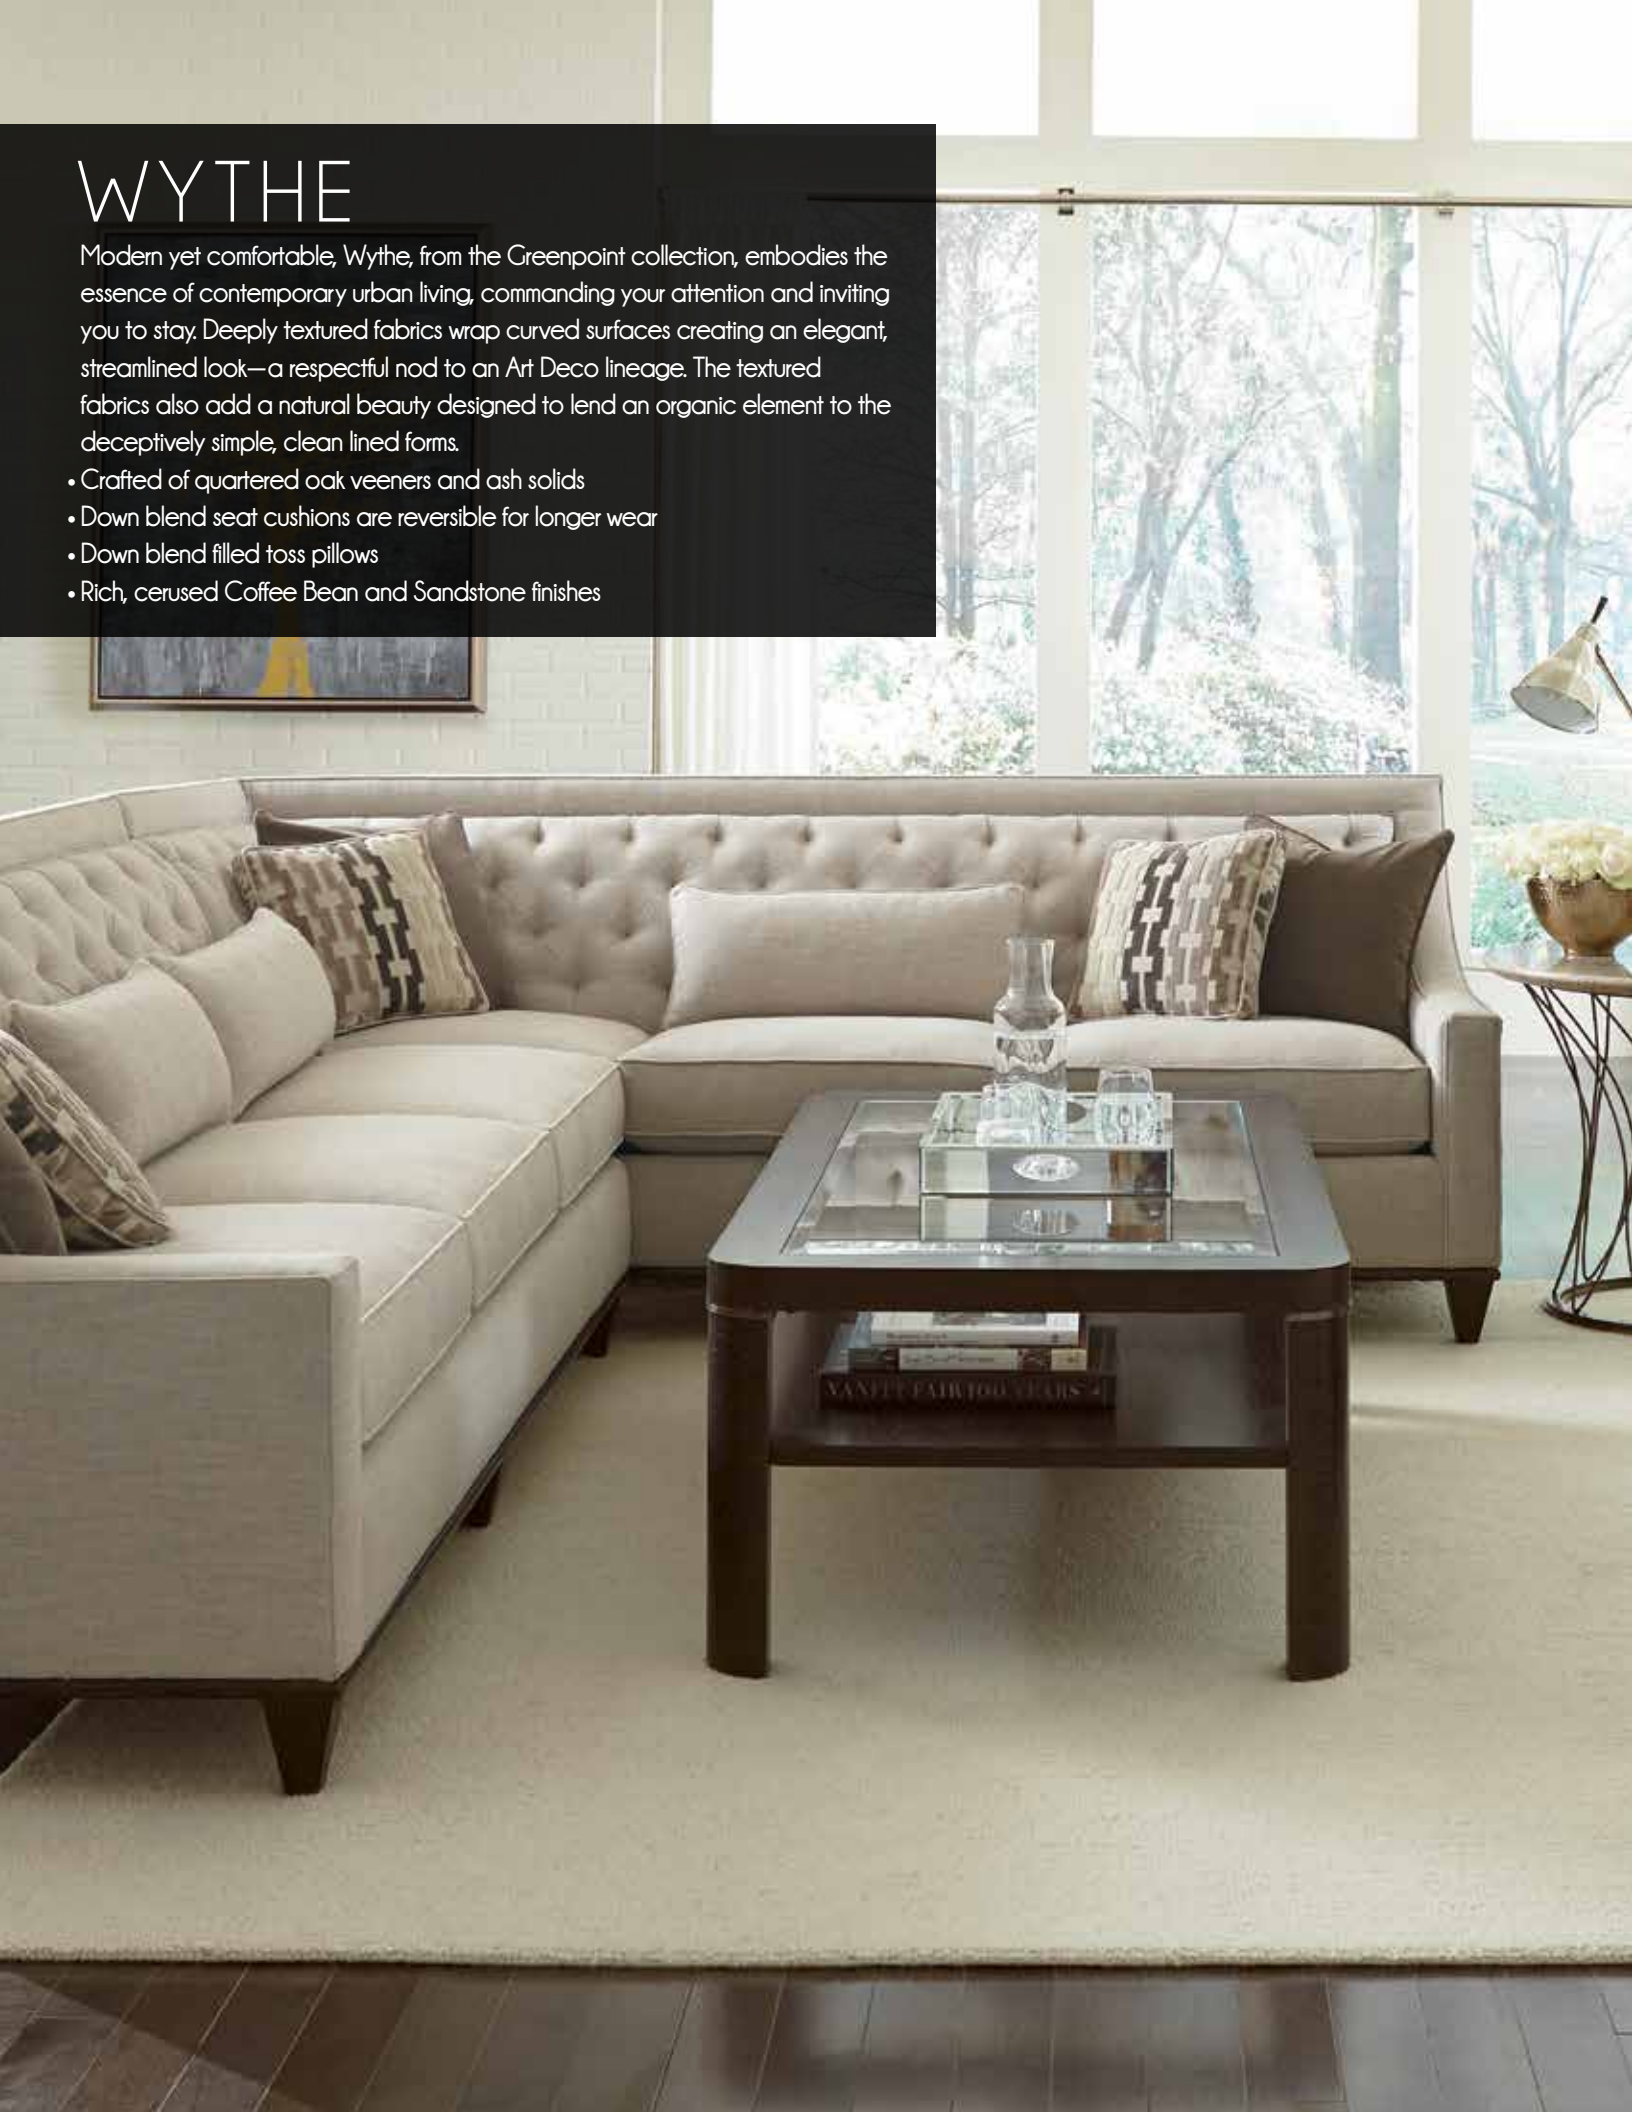

WYTHE

Modern yet comfortable, Wythe, from the Greenpoint collection, embodies the essence of contemporary urban living, commanding your attention and inviting you to stay. Deeply textured fabrics wrap curved surfaces creating an elegant, streamlined look—a respectful nod to an Art Deco lineage. The textured fabrics also add a natural beauty designed to lend an organic element to the deceptively simple, clean lined forms.

- Crafted of quartered oak veneers and ash solids
- Down blend seat cushions are reversible for longer wear
- Down blend filled toss pillows
- Rich, cerused Coffee Bean and Sandstone finishes