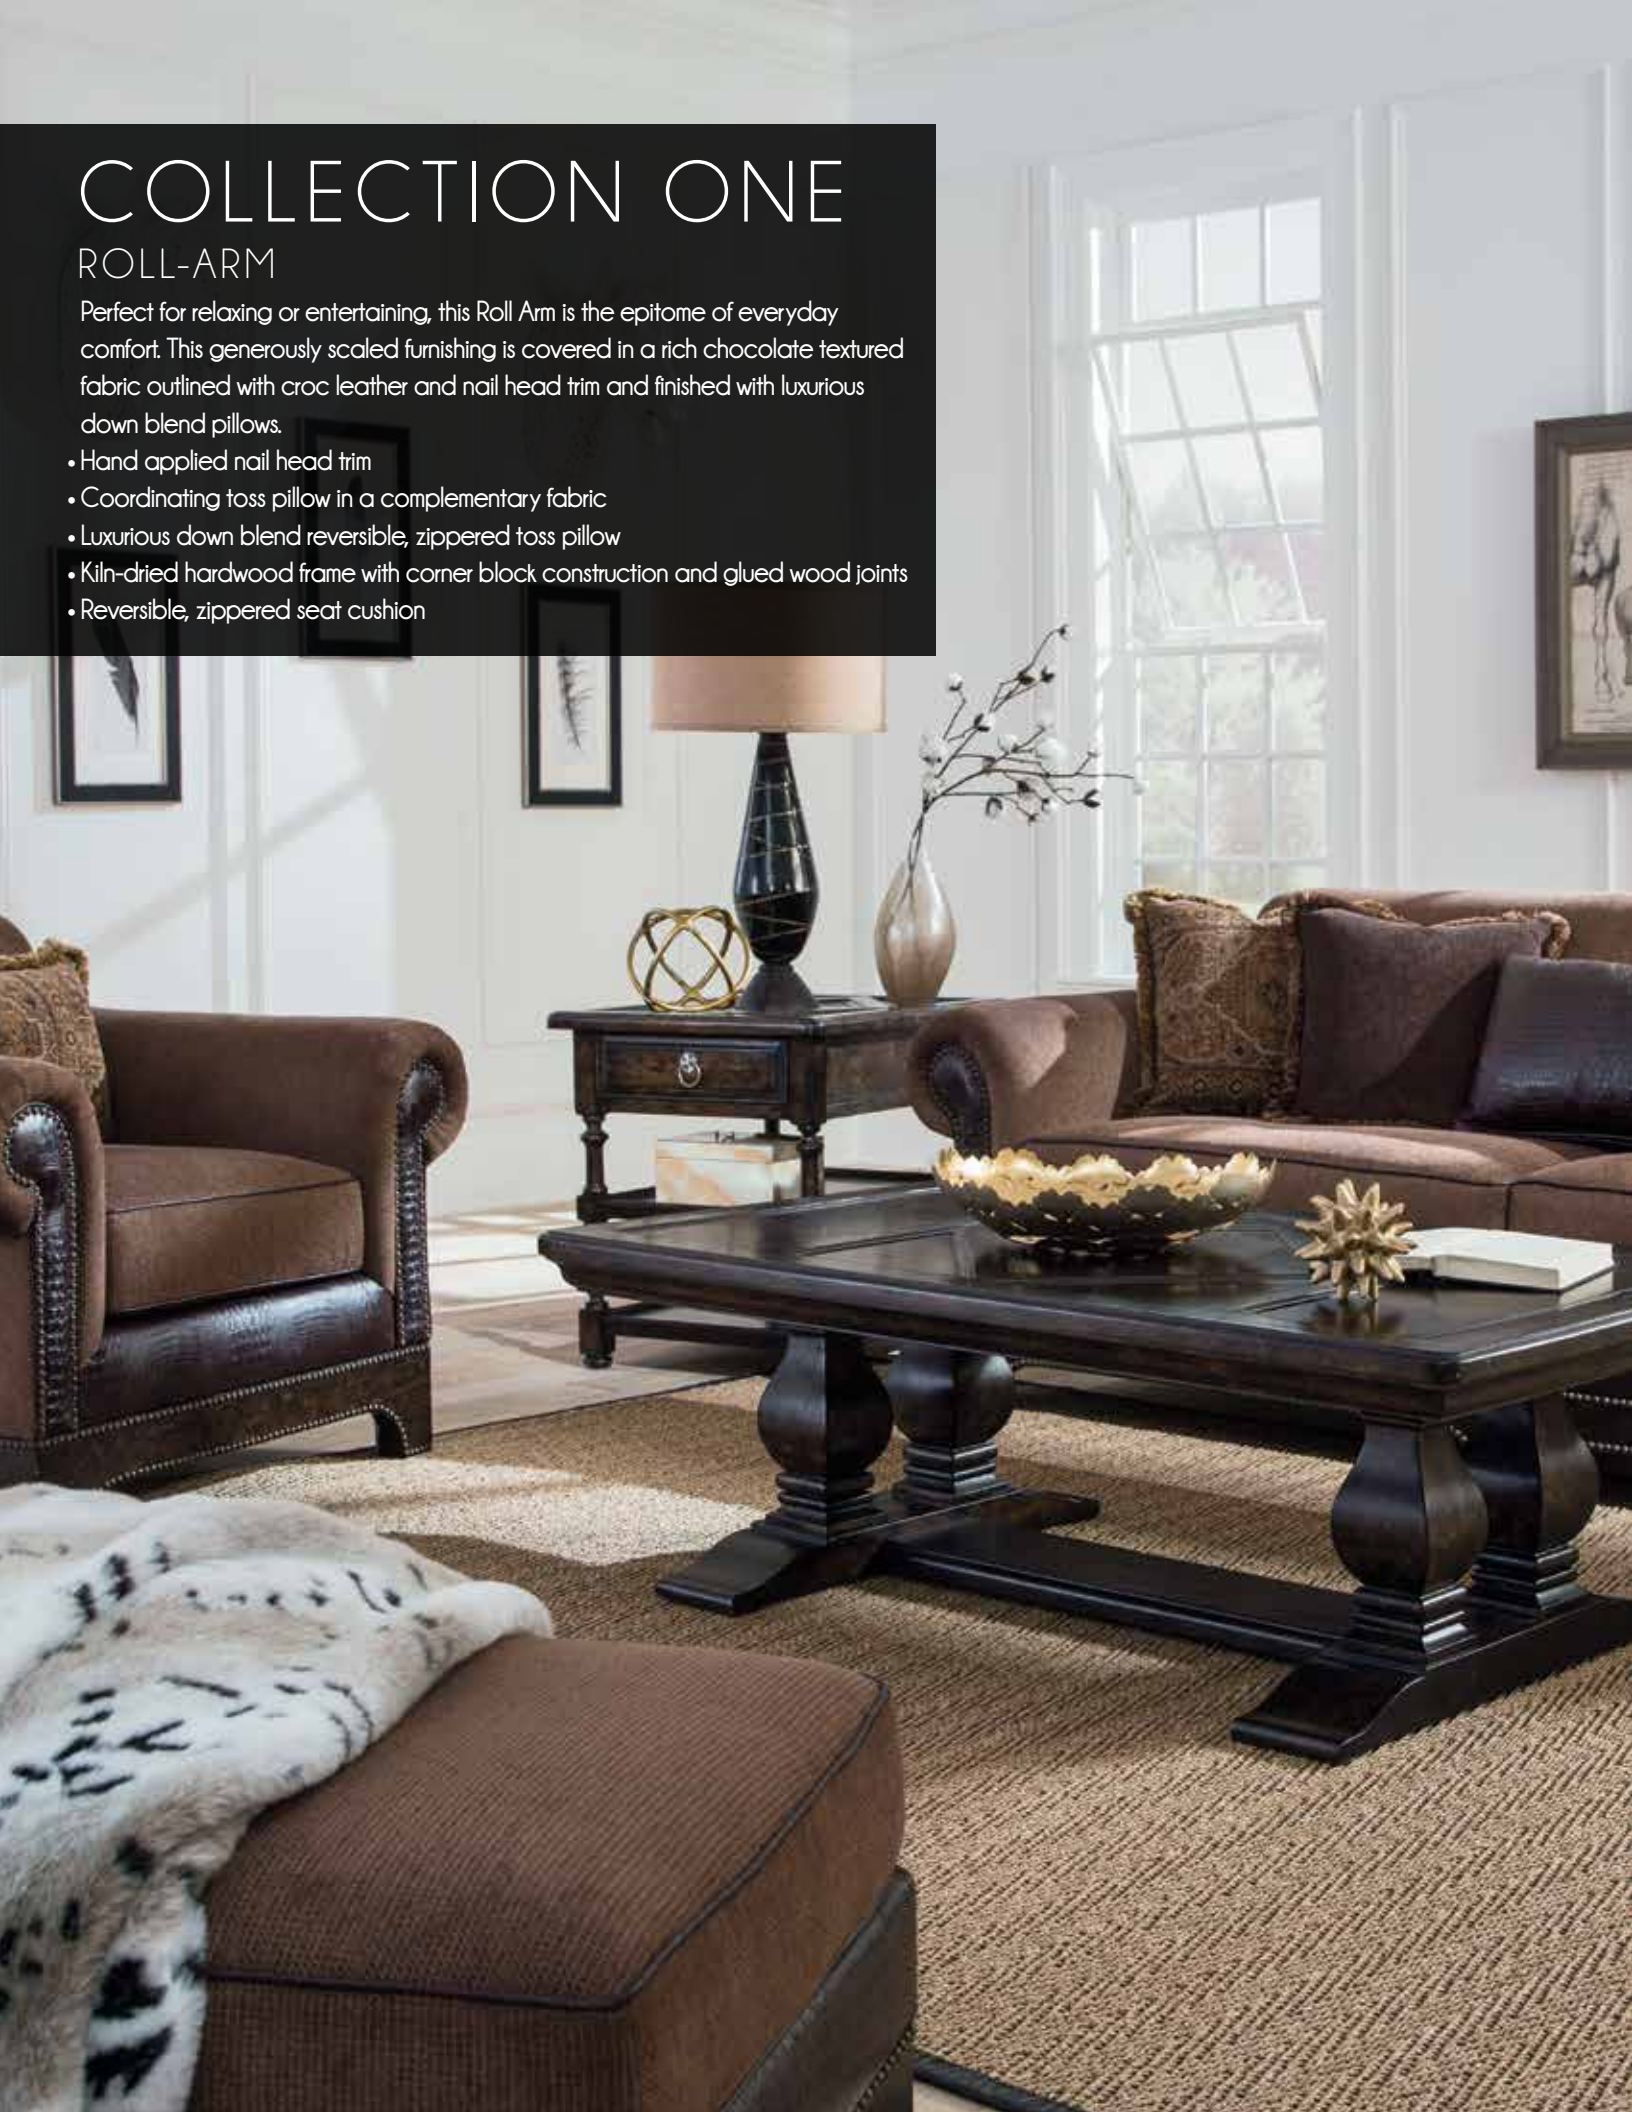

COLLECTION ONE

ROLL-ARM

Perfect for relaxing or entertaining, this Roll Arm is the epitome of everyday comfort. This generously scaled furnishing is covered in a rich chocolate textured fabric outlined with croc leather and nail head trim and finished with luxurious down blend pillows.

- Hand applied nail head trim
- Coordinating toss pillow in a complementary fabric
- Luxurious down blend reversible, zippered toss pillow
- Kiln-dried hardwood frame with corner block construction and glued wood joints
- Reversible, zippered seat cushion