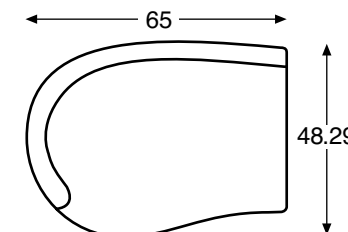

GIOVANNA SABLE

Skirted Accent Chair
509514-5427AB
35.25W x 40.5D x 45.5H

Cocktail Ottoman
509504-5427AB
50W x 40D x 18H

Giovanna Sable 3-pc Sectional 509509-5427S3

LAF Loveseat
509509-5427AB
65W x 48.29D x 42.5H