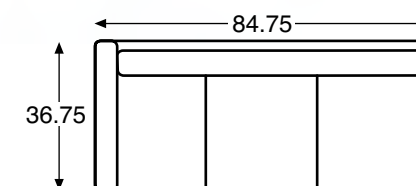

LAF Sofa
514509-5001AA
84.75W x 36.75D x 36H