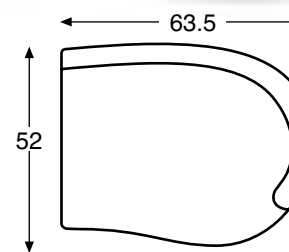

RAF Loveseat
204511-5208AA
63.5W x 52D x 41H