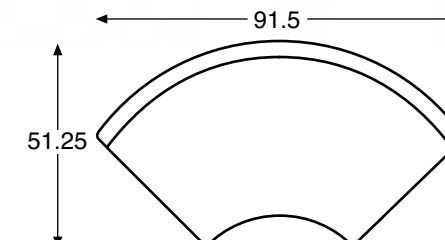

Wedge
525517-5001AB
91.5W x 51.25D x 44.25H