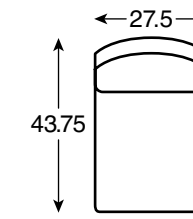

Armless Chair
527508-5001AA
27.5W x 43.75D x 38H