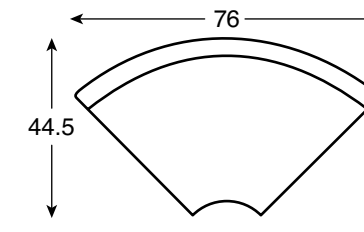

GIOVANNA SABLE

Skirted Accent Chair
509514-5427AB
35.25W x 40.5D x 45.5H

Cocktail Ottoman
509504-5427AB
50W x 40D x 18H

Giovanna Sable 3-pc Sectional 509509-5427S3

LAF Loveseat
509509-5427AB
65W x 48.29D x 42.5H