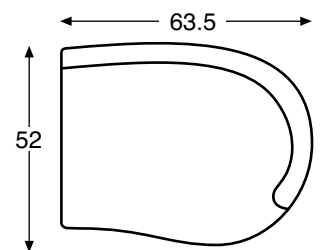

Amanda Ivory 3-pc Sectional 204509-5008S3
Sectional can also be configured without Wedge.

LAF Loveseat
204509-5008AA
63.5W x 52D x 41H

Wedge
204517-5008AA
81W x 47.5D x 44H

RAF Loveseat
204511-5008AA
63.5W x 52D x 41H