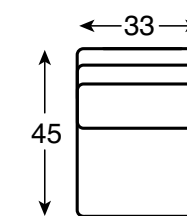

Armless
192528
33W x 45D x 33H