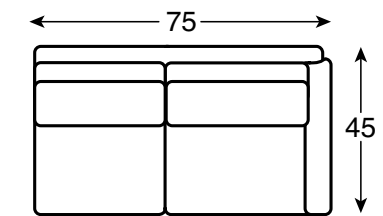

RAF Loveseat
192531
75W x 45D x 33H