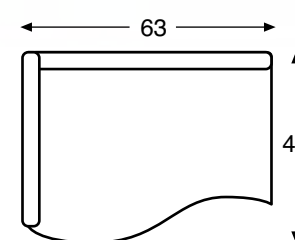

LAF Loveseat
525509-5001AB
63W x 48D x 44H