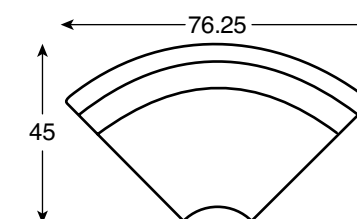

Wedge
527517-5001AA
76.25W x 45D x 38H