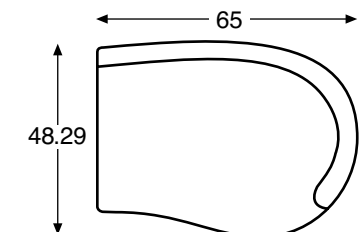

RAF Loveseat
509511-5427AB
65W x 48.29D x 42.5H