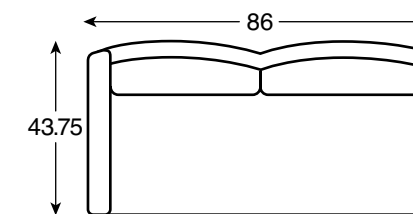

COLLECTION ONE BRIDGEWATER

Collection One Bridgewater 4-pc Sectional 527510-5001S4
Also available without Armless Chair as Collection One Bridgewater 3-pc Sectional 527510-5001S3

LAF Sofa
527510-5001AA
86W x 43.75D x 38H