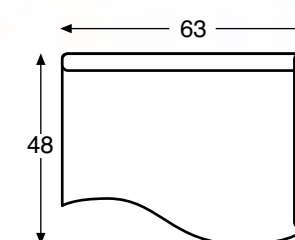

ESPERANZA

Esperanza 3-pc Sectional 525509-5001S3

LAF Loveseat
525509-5001AB
63W x 48D x 44H

Wedge
525517-5001AB
91.5W x 51.25D x 44.25H

RAF Loveseat
525511-5001AB
63W x 48D x 44H

GIOVANNA AZURE

Combining old-world luxury with today's styling, the Giovanna Collection adds a touch of drama to a room. Rich azure fabrics and trims accentuate its shapely silhouettes. Sure to be a favorite, this collection is as comfortable as it is beautiful.