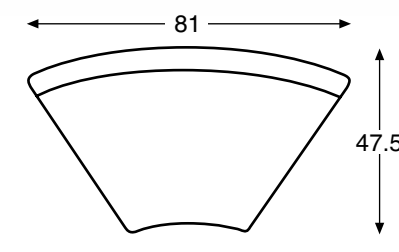

Amanda Sterling 3-pc Sectional 204509-5208S3
Sectional can also be configured without Wedge.

Wedge
204517-5208AA
81W x 47.5D x 44H