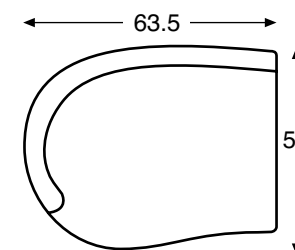

Amanda Ivory 3-pc Sectional 204509-5008S3
Sectional can also be configured without Wedge.

LAF Loveseat
204509-5008AA
63.5W x 52D x 41H

Wedge
204517-5008AA
81W x 47.5D x 44H

RAF Loveseat
204511-5008AA
63.5W x 52D x 41H