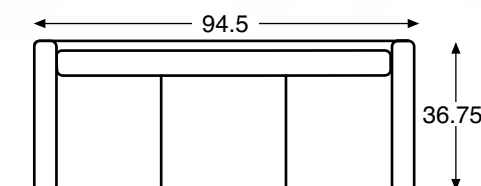

Accent Chair
514514-5001AB
33W x 33.5D x 28H

Track Arm Sofa
514501-5001AB
96.25W x 38D x 28H

Wythe 2-pc Sectional 514509-5001S2

LAF Sofa
514509-5001AA
84.75W x 36.75D x 36H

RAF Corner Sofa
514511-5001AA
94.5W x 36.75D x 36H