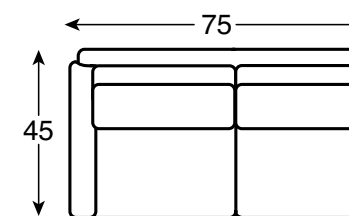

LAF Loveseat
192529
75W x 45D x 33H

Corner Wedge
192533
45W x 45D x 33H

Armless
192528
33W x 45D x 33H

RAF Loveseat
192531
75W x 45D x 33H

MORGAN CHARCOAL

Modern classic takes on a new twist with this brindle finished wood trim collection. Soft curves and fretwork define this statement making collection. The stylish sofa is designed with a bench seat, button-tufted back and six legs. Shown in a charcoal texture accented with doubled sided toss pillows featuring a classic medallion motif and charcoal stripes with contrasting velvet welts. Charcoal velvet curved accent chair features dramatic brindle finish fretwork. Brushed pewter nail heads applied head to head outline the striped swivel chair. Classic medallion complements this loose pillow back sloped arm accent chair.