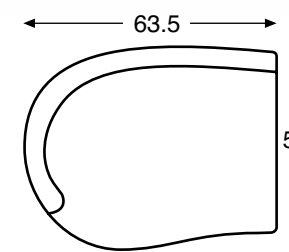

AMANDA STERLING

Swivel Chair
204516-5208AA
34.75W x 38.5D x 38H

Round Cocktail Ottoman
204504-5208AA
42W x 42D x 19H

Sofa
204501-5208AA
89.5W x 50D x 38.5H

Amanda Sterling 3-pc Sectional 204509-5208S3
Sectional can also be configured without Wedge.